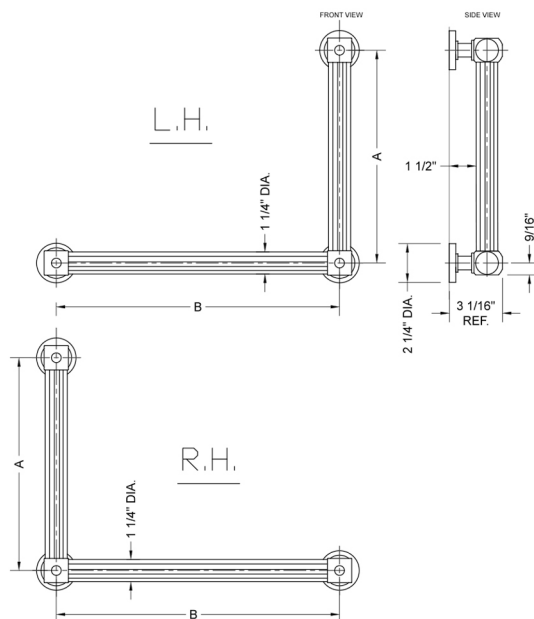

G71 24H x 12W 90° Left Hand Grab Bar

Model #: G71-24H-12W-LH-

FEATURES:

- Structurally engineered 90° angle
- ADA compliant when properly installed
- Horizontal section can be used as towel bar
- Style options to complement all collections
- Optional handshower sliders can be added to either bar only upon initial order
- All grab bars can be custom sized. Contact JACLO for pricing & availability
- Grab bars over 32" require middle post
- Grab bars 24" or longer are NOT AVAILABLE in PG or SG. For large quantity orders, please contact hospitality@jaclo.com

SPECIFICATION DRAWING:

| BRASS LUXURY GRAB BAR | | | |
|-----------------------|------------------|--------|--------|
| PART. # | DESCRIPTION | A H | B W |
| G71-12H-12W | CENTER TO CENTER | 12" | 12" |
| G71-12H-16W | CENTER TO CENTER | 12" | 16" |
| G71-12H-24W | CENTER TO CENTER | 12" | 24" |
| G71-12H-32W | CENTER TO CENTER | 12" | 32" |
| | | | |
| G71-16H-12W | CENTER TO CENTER | 16" | 12" |
| G71-16H-16W | CENTER TO CENTER | 16" | 16" |
| G71-16H-24W | CENTER TO CENTER | 16" | 24" |
| G71-16H-32W | CENTER TO CENTER | 16" | 32" |
| | | | |
| G71-24H-12W | CENTER TO CENTER | 24" | 12" |
| G71-24H-16W | CENTER TO CENTER | 24" | 16" |
| G71-24H-24W | CENTER TO CENTER | 24" | 24" |
| G71-24H-32W | CENTER TO CENTER | 24" | 32" |
| | | | |
| G71-32H-12W | CENTER TO CENTER | 32" | 12" |
| G71-32H-16W | CENTER TO CENTER | 32" | 16" |
| G71-32H-24W | CENTER TO CENTER | 32" | 24" |
| G71-32H-32W | CENTER TO CENTER | 32" | 32" |