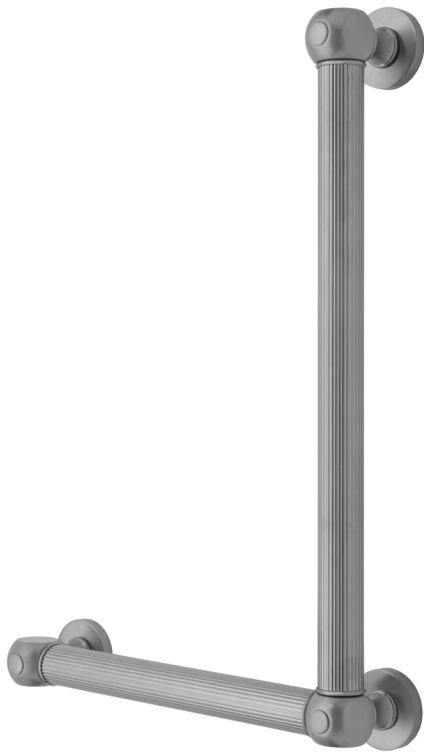

G71 24H x 12W 90° Left Hand Grab Bar

Model #: G71-24H-12W-LH-

FEATURES:

- Structurally engineered 90° angle
- ADA compliant when properly installed
- Horizontal section can be used as towel bar
- Style options to complement all collections
- Optional handshower sliders can be added to either bar only upon initial order
- All grab bars can be custom sized. Contact JACLO for pricing & availability
- Grab bars over 32" require middle post
- Grab bars 24" or longer are NOT AVAILABLE in PG or SG. For large quantity orders, please contact hospitality@jaclo.com

SPECIFICATION DRAWING:

| BRASS LUXURY GRAB BAR | | | |
|-----------------------|------------------|--------|--------|
| PART. # | DESCRIPTION | A H | B W |
| G71-12H-12W | CENTER TO CENTER | 12" | 12" |
| G71-12H-16W | CENTER TO CENTER | 12" | 16" |
| G71-12H-24W | CENTER TO CENTER | 12" | 24" |
| G71-12H-32W | CENTER TO CENTER | 12" | 32" |
| | | | |
| G71-16H-12W | CENTER TO CENTER | 16" | 12" |
| G71-16H-16W | CENTER TO CENTER | 16" | 16" |
| G71-16H-24W | CENTER TO CENTER | 16" | 24" |
| G71-16H-32W | CENTER TO CENTER | 16" | 32" |
| | | | |
| G71-24H-12W | CENTER TO CENTER | 24" | 12" |
| G71-24H-16W | CENTER TO CENTER | 24" | 16" |
| G71-24H-24W | CENTER TO CENTER | 24" | 24" |
| G71-24H-32W | CENTER TO CENTER | 24" | 32" |
| | | | |
| G71-32H-12W | CENTER TO CENTER | 32" | 12" |
| G71-32H-16W | CENTER TO CENTER | 32" | 16" |
| G71-32H-24W | CENTER TO CENTER | 32" | 24" |
| G71-32H-32W | CENTER TO CENTER | 32" | 32" |