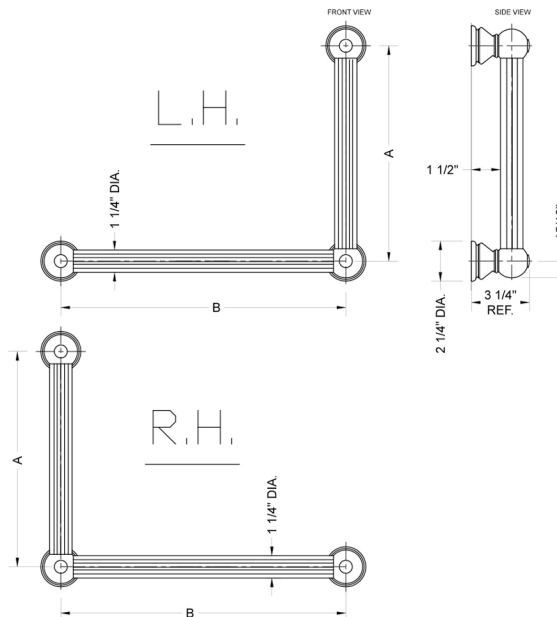

G33 16H x 32W 90° Left Hand Grab Bar

Model #: G33-16H-32W-LH-

FEATURES:

- Structurally engineered 90° angle
- ADA compliant when properly installed
- Horizontal section can be used as towel bar
- Style options to complement all collections
- Optional handshower sliders can be added to either bar only upon initial order
- All grab bars can be custom sized. Contact JACLO for pricing & availability
- Grab bars over 32" require middle post
- Grab bars 24" or longer are NOT AVAILABLE in PG or SG. For large quantity orders, please contact hospitality@jaclo.com

SPECIFICATION DRAWING:

BRASS LUXURY GRAB BAR			
PART. #	DESCRIPTION	A H	B W
G33-12H-12W	CENTER TO CENTER	12"	12"
G33-12H-16W	CENTER TO CENTER	12"	16"
G33-12H-24W	CENTER TO CENTER	12"	24"
G33-12H-32W	CENTER TO CENTER	12"	32"
G33-16H-12W	CENTER TO CENTER	16"	12"
G33-16H-16W	CENTER TO CENTER	16"	16"
G33-16H-24W	CENTER TO CENTER	16"	24"
G33-16H-32W	CENTER TO CENTER	16"	32"
G33-24H-12W	CENTER TO CENTER	24"	12"
G33-24H-16W	CENTER TO CENTER	24"	16"
G33-24H-24W	CENTER TO CENTER	24"	24"
G33-24H-32W	CENTER TO CENTER	24"	32"
G33-32H-12W	CENTER TO CENTER	32"	12"
G33-32H-16W	CENTER TO CENTER	32"	16"
G33-32H-24W	CENTER TO CENTER	32"	24"
G33-32H-32W	CENTER TO CENTER	32"	32"