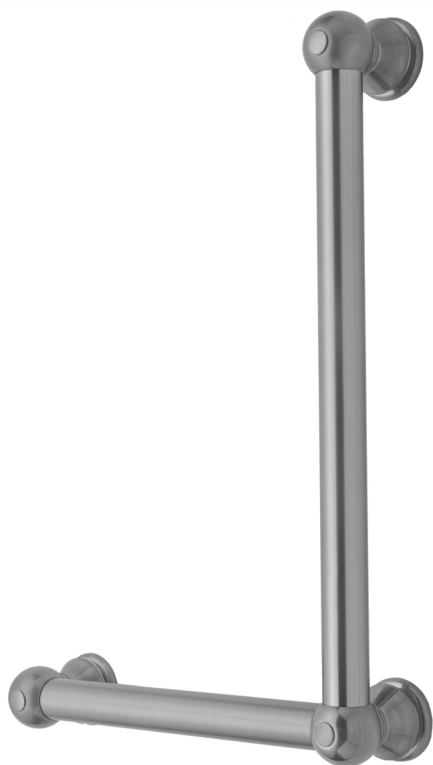

G30 24H x 12W 90° Left Hand Grab Bar

Model #: G30-24H-12W-LH-

FEATURES:

- Structurally engineered 90° angle
- ADA compliant when properly installed
- Horizontal section can be used as towel bar
- Style options to complement all collections
- Optional handshower sliders can be added to either bar only upon initial order
- All grab bars can be custom sized. Contact JACLO for pricing & availability
- Grab bars over 32" require middle post
- Grab bars 24" or longer are NOT AVAILABLE in PG or SG. For large quantity orders, please contact hospitality@jaclo.com

AVAILABLE FINISHES:

Polished Chrome (PCH)	Satin Chrome (SC)	Bronze Umber (BU)
Satin Nickel (SN)	Pewter (PEW)	Caramel Bronze (CB)
Polished Nickel (PN)	Antique Brass (AB)	Antique Copper (ACU)
Oil-Rubbed Bronze (ORB)	Polished Brass (PB)	Polished Copper (PCU)
Vintage Bronze (VB)	Satin Brass (SB)	Matte Black (MBK)
Satin Gold (SG)	Polished Gold (PG)	Black Nickel (BKN)
White (WH)	Unlacquered Brass (ULB)	Satin Cooper (SCU)
Almond (ALD)	Amber (AMB)	Azure Blue (AZB)
Coral (COR)	Mint Green (GRN)	Stone Grey (GRY)
Lilac (LAC)	Light Blue (LBL)	Limon (LIM)
Plum (PLM)	Pink (PNK)	Red (RED)
Graphite (GPH)	Aged Unlacquered Brass (AUB)	

SPECIFICATION DRAWING:

BRASS LUXURY GRAB BAR			
PART. #	DESCRIPTION	A H	B W
G30-12H-12W	CENTER TO CENTER	12"	12"
G30-12H-16W	CENTER TO CENTER	12"	16"
G30-12H-24W	CENTER TO CENTER	12"	24"
G30-12H-32W	CENTER TO CENTER	12"	32"
G30-16H-12W	CENTER TO CENTER	16"	12"
G30-16H-16W	CENTER TO CENTER	16"	16"
G30-16H-24W	CENTER TO CENTER	16"	24"
G30-16H-32W	CENTER TO CENTER	16"	32"
G30-24H-12W	CENTER TO CENTER	24"	12"
G30-24H-16W	CENTER TO CENTER	24"	16"
G30-24H-24W	CENTER TO CENTER	24"	24"
G30-24H-32W	CENTER TO CENTER	24"	32"
G30-32H-12W	CENTER TO CENTER	32"	12"
G30-32H-16W	CENTER TO CENTER	32"	16"
G30-32H-24W	CENTER TO CENTER	32"	24"
G30-32H-32W	CENTER TO CENTER	32"	32"