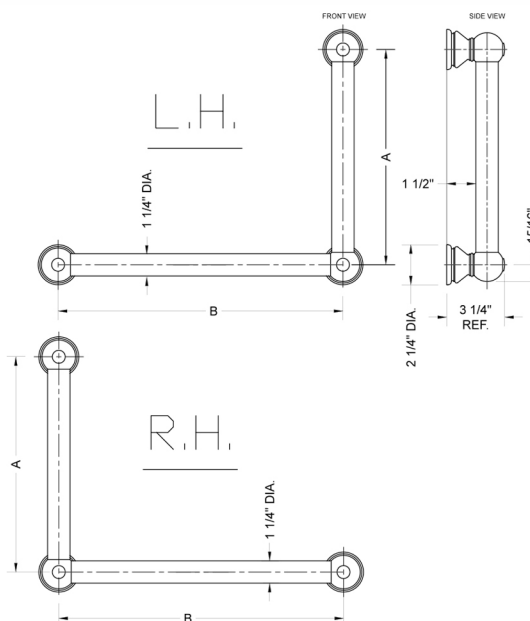

G30 24H x 12W 90° Left Hand Grab Bar

Model #: G30-24H-12W-LH-

FEATURES:

- Structurally engineered 90° angle
- ADA compliant when properly installed
- Horizontal section can be used as towel bar
- Style options to complement all collections
- Optional handshower sliders can be added to either bar only upon initial order
- All grab bars can be custom sized. Contact JACLO for pricing & availability
- Grab bars over 32" require middle post
- Grab bars 24" or longer are NOT AVAILABLE in PG or SG. For large quantity orders, please contact hospitality@jaclo.com

SPECIFICATION DRAWING:

BRASS LUXURY GRAB BAR			
PART. #	DESCRIPTION	A H	B W
G30-12H-12W	CENTER TO CENTER	12"	12"
G30-12H-16W	CENTER TO CENTER	12"	16"
G30-12H-24W	CENTER TO CENTER	12"	24"
G30-12H-32W	CENTER TO CENTER	12"	32"
G30-16H-12W	CENTER TO CENTER	16"	12"
G30-16H-16W	CENTER TO CENTER	16"	16"
G30-16H-24W	CENTER TO CENTER	16"	24"
G30-16H-32W	CENTER TO CENTER	16"	32"
G30-24H-12W	CENTER TO CENTER	24"	12"
G30-24H-16W	CENTER TO CENTER	24"	16"
G30-24H-24W	CENTER TO CENTER	24"	24"
G30-24H-32W	CENTER TO CENTER	24"	32"
G30-32H-12W	CENTER TO CENTER	32"	12"
G30-32H-16W	CENTER TO CENTER	32"	16"
G30-32H-24W	CENTER TO CENTER	32"	24"
G30-32H-32W	CENTER TO CENTER	32"	32"