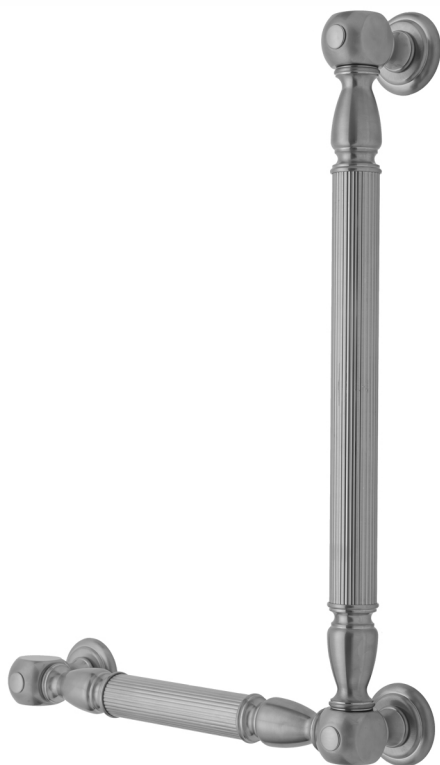

G21 24H x 12W 90° Left Hand Grab Bar

Model #: G21-24H-12W-LH-

FEATURES:

- Structurally engineered 90° angle
- ADA compliant when properly installed
- Horizontal section can be used as towel bar
- Style options to complement all collections
- Optional handshower sliders can be added to either bar only upon initial order
- All grab bars can be custom sized. Contact JACLO for pricing & availability
- Grab bars over 32" require middle post
- Grab bars 24" or longer are NOT AVAILABLE in PG or SG. For large quantity orders, please contact hospitality@jaclo.com

AVAILABLE FINISHES:

Polished Chrome (PCH)	Satin Chrome (SC)	Bronze Umber (BU)
Satin Nickel (SN)	Pewter (PEW)	Caramel Bronze (CB)
Polished Nickel (PN)	Antique Brass (AB)	Antique Copper (ACU)
Oil-Rubbed Bronze (ORB)	Polished Brass (PB)	Polished Copper (PCU)
Vintage Bronze (VB)	Satin Brass (SB)	Matte Black (MBK)
Satin Gold (SG)	Polished Gold (PG)	Black Nickel (BKN)
White (WH)	Unlacquered Brass (ULB)	Satin Cooper (SCU)
Almond (ALD)	Amber (AMB)	Azure Blue (AZB)
Coral (COR)	Mint Green (GRN)	Stone Grey (GRY)
Lilac (LAC)	Light Blue (LBL)	Limon (LIM)
Plum (PLM)	Pink (PNK)	Red (RED)
Graphite (GPH)	Aged Unlacquered Brass (AUB)	

SPECIFICATION DRAWING:

BRASS LUXURY GRAB BAR			
PART. #	DESCRIPTION	A H	B W
G21-12H-12W	CENTER TO CENTER	12"	12"
G21-12H-16W	CENTER TO CENTER	12"	16"
G21-12H-24W	CENTER TO CENTER	12"	24"
G21-12H-32W	CENTER TO CENTER	12"	32"
G21-16H-12W	CENTER TO CENTER	16"	12"
G21-16H-16W	CENTER TO CENTER	16"	16"
G21-16H-24W	CENTER TO CENTER	16"	24"
G21-16H-32W	CENTER TO CENTER	16"	32"
G21-24H-12W	CENTER TO CENTER	24"	12"
G21-24H-16W	CENTER TO CENTER	24"	16"
G21-24H-24W	CENTER TO CENTER	24"	24"
G21-24H-32W	CENTER TO CENTER	24"	32"
G21-32H-12W	CENTER TO CENTER	32"	12"
G21-32H-16W	CENTER TO CENTER	32"	16"
G21-32H-24W	CENTER TO CENTER	32"	24"
G21-32H-32W	CENTER TO CENTER	32"	32"