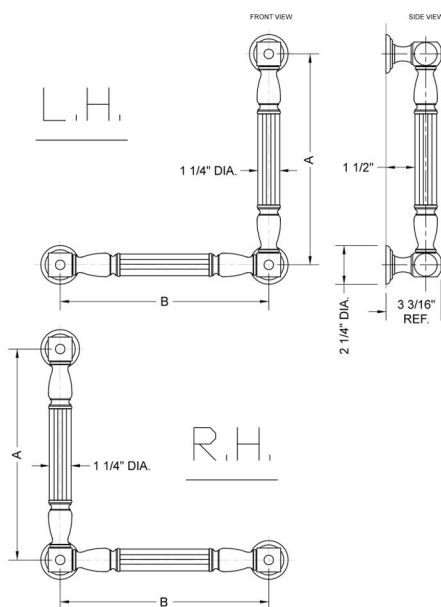

G21 24H x 12W 90° Left Hand Grab Bar

Model #: G21-24H-12W-LH-

FEATURES:

- Structurally engineered 90° angle
- ADA compliant when properly installed
- Horizontal section can be used as towel bar
- Style options to complement all collections
- Optional handshower sliders can be added to either bar only upon initial order
- All grab bars can be custom sized. Contact JACLO for pricing & availability
- Grab bars over 32" require middle post
- Grab bars 24" or longer are NOT AVAILABLE in PG or SG. For large quantity orders, please contact hospitality@jaclo.com

SPECIFICATION DRAWING:

BRASS LUXURY GRAB BAR			
PART. #	DESCRIPTION	A H	B W
G21-12H-12W	CENTER TO CENTER	12"	12"
G21-12H-16W	CENTER TO CENTER	12"	16"
G21-12H-24W	CENTER TO CENTER	12"	24"
G21-12H-32W	CENTER TO CENTER	12"	32"
G21-16H-12W	CENTER TO CENTER	16"	12"
G21-16H-16W	CENTER TO CENTER	16"	16"
G21-16H-24W	CENTER TO CENTER	16"	24"
G21-16H-32W	CENTER TO CENTER	16"	32"
G21-24H-12W	CENTER TO CENTER	24"	12"
G21-24H-16W	CENTER TO CENTER	24"	16"
G21-24H-24W	CENTER TO CENTER	24"	24"
G21-24H-32W	CENTER TO CENTER	24"	32"
G21-32H-12W	CENTER TO CENTER	32"	12"
G21-32H-16W	CENTER TO CENTER	32"	16"
G21-32H-24W	CENTER TO CENTER	32"	24"
G21-32H-32W	CENTER TO CENTER	32"	32"