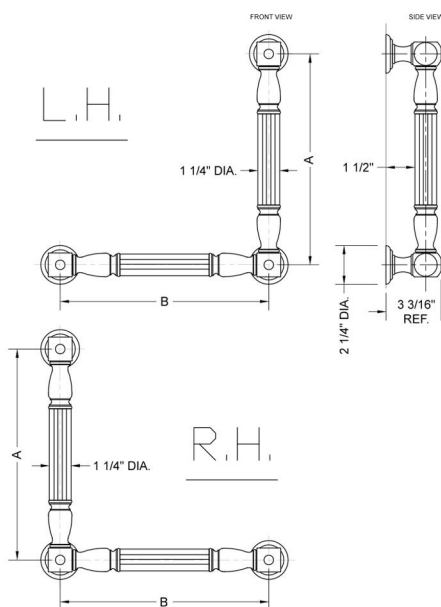

G21 16H x 32W 90° Left Hand Grab Bar

Model #: **G21-16H-32W-LH-**

FEATURES:

- Structurally engineered 90° angle
- ADA compliant when properly installed
- Horizontal section can be used as towel bar
- Style options to complement all collections
- Optional handshower sliders can be added to either bar only upon initial order
- All grab bars can be custom sized. Contact JACLO for pricing & availability
- Grab bars over 32" require middle post
- Grab bars 24" or longer are NOT AVAILABLE in PG or SG. For large quantity orders, please contact hospitality@jaclo.com

SPECIFICATION DRAWING:

BRASS LUXURY GRAB BAR			
PART. #	DESCRIPTION	A H	B W
G21-12H-12W	CENTER TO CENTER	12"	12"
G21-12H-16W	CENTER TO CENTER	12"	16"
G21-12H-24W	CENTER TO CENTER	12"	24"
G21-12H-32W	CENTER TO CENTER	12"	32"
G21-16H-12W	CENTER TO CENTER	16"	12"
G21-16H-16W	CENTER TO CENTER	16"	16"
G21-16H-24W	CENTER TO CENTER	16"	24"
G21-16H-32W	CENTER TO CENTER	16"	32"
G21-24H-12W	CENTER TO CENTER	24"	12"
G21-24H-16W	CENTER TO CENTER	24"	16"
G21-24H-24W	CENTER TO CENTER	24"	24"
G21-24H-32W	CENTER TO CENTER	24"	32"
G21-32H-12W	CENTER TO CENTER	32"	12"
G21-32H-16W	CENTER TO CENTER	32"	16"
G21-32H-24W	CENTER TO CENTER	32"	24"
G21-32H-32W	CENTER TO CENTER	32"	32"