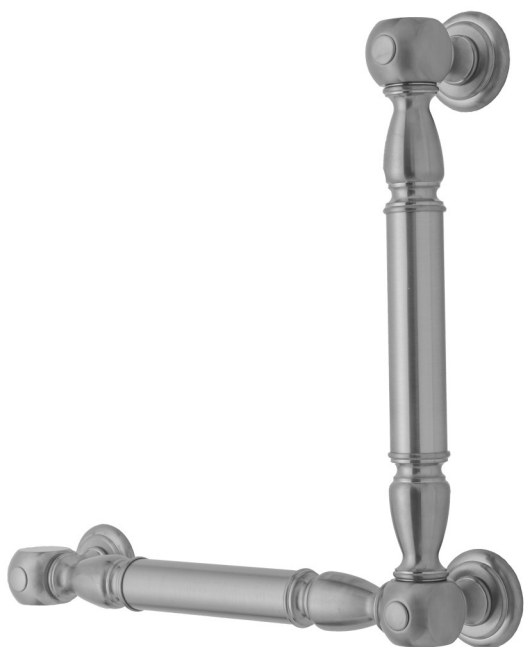

G20 16H x 32W 90° Left Hand Grab Bar

Model #: **G20-16H-32W-LH-**

FEATURES:

- ADA compliant when properly installed
- All brass construction, fully polished & plated
- All grab bars can be custom sized. Contact JACLO for pricing & availability
- Optional handshower sliders and toilet paper/wash cloth holders can be added only upon initial order
- Grab bars over 32" REQUIRE a middle post

AVAILABLE FINISHES:

Polished Chrome (PCH)	Satin Chrome (SC)	Bronze Umber (BU)
Satin Nickel (SN)	Pewter (PEW)	Caramel Bronze (CB)
Polished Nickel (PN)	Antique Brass (AB)	Antique Copper (ACU)
Oil-Rubbed Bronze (ORB)	Polished Brass (PB)	Polished Copper (PCU)
Vintage Bronze (VB)	Satin Brass (SB)	Matte Black (MBK)
Satin Gold (SG)	Polished Gold (PG)	Black Nickel (BKN)
White (WH)	Unlacquered Brass (ULB)	Satin Cooper (SCU)
Almond (ALD)	Amber (AMB)	Azure Blue (AZB)
Coral (COR)	Mint Green (GRN)	Stone Grey (GRY)
Lilac (LAC)	Light Blue (LBL)	Limon (LIM)
Plum (PLM)	Pink (PNK)	Red (RED)
Graphite (GPH)	Aged Unlacquered Brass (AUB)	

SPECIFICATION DRAWING:

BRASS LUXURY GRAB BAR			
PART. #	DESCRIPTION	A H	B W
G20-12H-12W	CENTER TO CENTER	12"	12"
G20-12H-16W	CENTER TO CENTER	12"	16"
G20-12H-24W	CENTER TO CENTER	12"	24"
G20-12H-32W	CENTER TO CENTER	12"	32"
G20-16H-12W	CENTER TO CENTER	16"	12"
G20-16H-16W	CENTER TO CENTER	16"	16"
G20-16H-24W	CENTER TO CENTER	16"	24"
G20-16H-32W	CENTER TO CENTER	16"	32"
G20-24H-12W	CENTER TO CENTER	24"	12"
G20-24H-16W	CENTER TO CENTER	24"	16"
G20-24H-24W	CENTER TO CENTER	24"	24"
G20-24H-32W	CENTER TO CENTER	24"	32"
G20-32H-12W	CENTER TO CENTER	32"	12"
G20-32H-16W	CENTER TO CENTER	32"	16"
G20-32H-24W	CENTER TO CENTER	32"	24"
G20-32H-32W	CENTER TO CENTER	32"	32"