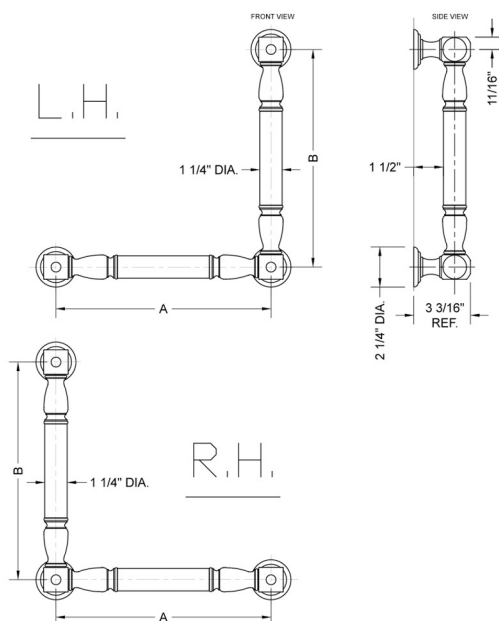

G20 16H x 32W 90° Left Hand Grab Bar

Model #: **G20-16H-32W-LH-**

FEATURES:

- ADA compliant when properly installed
- All brass construction, fully polished & plated
- All grab bars can be custom sized. Contact JACLO for pricing & availability
- Optional handshower sliders and toilet paper/wash cloth holders can be added only upon initial order
- Grab bars over 32" REQUIRE a middle post

SPECIFICATION DRAWING:

BRASS LUXURY GRAB BAR			
PART. #	DESCRIPTION	A H	B W
G20-12H-12W	CENTER TO CENTER	12"	12"
G20-12H-16W	CENTER TO CENTER	12"	16"
G20-12H-24W	CENTER TO CENTER	12"	24"
G20-12H-32W	CENTER TO CENTER	12"	32"
G20-16H-12W	CENTER TO CENTER	16"	12"
G20-16H-16W	CENTER TO CENTER	16"	16"
G20-16H-24W	CENTER TO CENTER	16"	24"
G20-16H-32W	CENTER TO CENTER	16"	32"
G20-24H-12W	CENTER TO CENTER	24"	12"
G20-24H-16W	CENTER TO CENTER	24"	16"
G20-24H-24W	CENTER TO CENTER	24"	24"
G20-24H-32W	CENTER TO CENTER	24"	32"
G20-32H-12W	CENTER TO CENTER	32"	12"
G20-32H-16W	CENTER TO CENTER	32"	16"
G20-32H-24W	CENTER TO CENTER	32"	24"
G20-32H-32W	CENTER TO CENTER	32"	32"