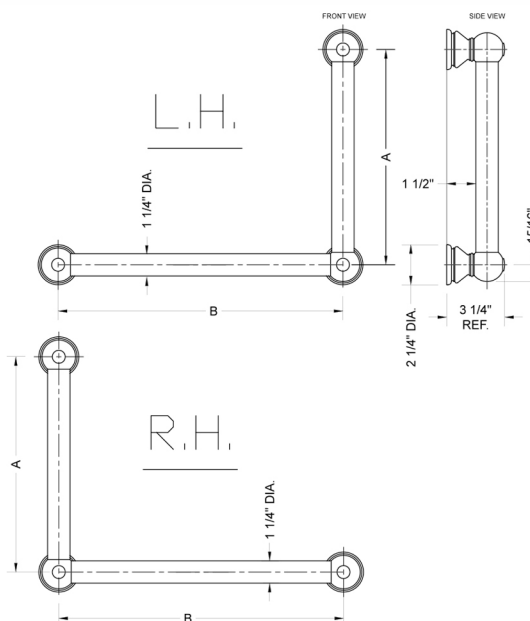

## G30 16H x 32W 90° Left Hand Grab Bar

**Model #: G30-16H-32W-LH-**

### FEATURES:

- Structurally engineered 90° angle
- ADA compliant when properly installed
- Horizontal section can be used as towel bar
- Style options to complement all collections
- Optional handshower sliders can be added to either bar only upon initial order
- All grab bars can be custom sized. Contact JACLO for pricing & availability
- Grab bars over 32" require middle post
- Grab bars 24" or longer are NOT AVAILABLE in PG or SG. For large quantity orders, please contact [hospitality@jaclo.com](mailto:hospitality@jaclo.com)

### SPECIFICATION DRAWING:

BRASS LUXURY GRAB BAR			
PART. #	DESCRIPTION	A H	B W
G30-12H-12W	CENTER TO CENTER	12"	12"
G30-12H-16W	CENTER TO CENTER	12"	16"
G30-12H-24W	CENTER TO CENTER	12"	24"
G30-12H-32W	CENTER TO CENTER	12"	32"
G30-16H-12W	CENTER TO CENTER	16"	12"
G30-16H-16W	CENTER TO CENTER	16"	16"
G30-16H-24W	CENTER TO CENTER	16"	24"
G30-16H-32W	CENTER TO CENTER	16"	32"
G30-24H-12W	CENTER TO CENTER	24"	12"
G30-24H-16W	CENTER TO CENTER	24"	16"
G30-24H-24W	CENTER TO CENTER	24"	24"
G30-24H-32W	CENTER TO CENTER	24"	32"
G30-32H-12W	CENTER TO CENTER	32"	12"
G30-32H-16W	CENTER TO CENTER	32"	16"
G30-32H-24W	CENTER TO CENTER	32"	24"
G30-32H-32W	CENTER TO CENTER	32"	32"