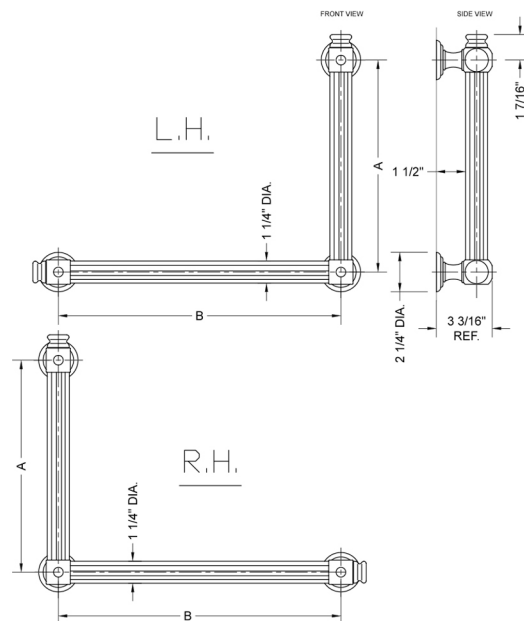

G61 16H x 32W 90° Left Hand Grab Bar

Model #: G61-16H-32W-LH-

FEATURES:

- Structurally engineered 90° angle
- ADA compliant when properly installed
- Horizontal section can be used as towel bar
- Style options to complement all collections
- Optional handshower sliders can be added to either bar only upon initial order
- All grab bars can be custom sized. Contact JACLO for pricing & availability
- Grab bars over 32" require middle post
- Grab bars 24" or longer are NOT AVAILABLE in PG or SG. For large quantity orders, please contact hospitality@jaclo.com

SPECIFICATION DRAWING:

BRASS LUXURY GRAB BAR			
PART. #	DESCRIPTION	A H	B W
G61-12H-12W	CENTER TO CENTER	12"	12"
G61-12H-16W	CENTER TO CENTER	12"	16"
G61-12H-24W	CENTER TO CENTER	12"	24"
G61-12H-32W	CENTER TO CENTER	12"	32"
G61-16H-12W	CENTER TO CENTER	16"	12"
G61-16H-16W	CENTER TO CENTER	16"	16"
G61-16H-24W	CENTER TO CENTER	16"	24"
G61-16H-32W	CENTER TO CENTER	16"	32"
G61-24H-12W	CENTER TO CENTER	24"	12"
G61-24H-16W	CENTER TO CENTER	24"	16"
G61-24H-24W	CENTER TO CENTER	24"	24"
G61-24H-32W	CENTER TO CENTER	24"	32"
G61-32H-12W	CENTER TO CENTER	32"	12"
G61-32H-16W	CENTER TO CENTER	32"	16"
G61-32H-24W	CENTER TO CENTER	32"	24"
G61-32H-32W	CENTER TO CENTER	32"	32"