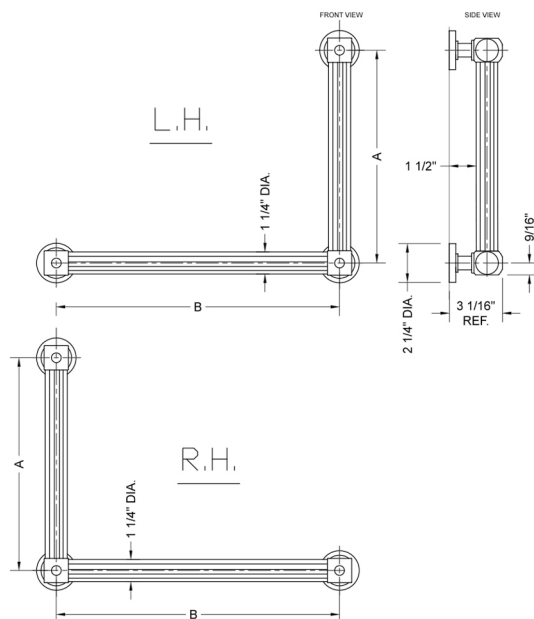

## G71 16H x 24W 90° Left Hand Grab Bar

Model #: G71-16H-24W-LH-

### FEATURES:

- Structurally engineered 90° angle
- ADA compliant when properly installed
- Horizontal section can be used as towel bar
- Style options to complement all collections
- Optional handshower sliders can be added to either bar only upon initial order
- All grab bars can be custom sized. Contact JACLO for pricing & availability
- Grab bars over 32" require middle post
- Grab bars 24" or longer are NOT AVAILABLE in PG or SG. For large quantity orders, please contact [hospitality@jaclo.com](mailto:hospitality@jaclo.com)

### SPECIFICATION DRAWING:

BRASS LUXURY GRAB BAR			
PART. #	DESCRIPTION	A H	B W
G71-12H-12W	CENTER TO CENTER	12"	12"
G71-12H-16W	CENTER TO CENTER	12"	16"
G71-12H-24W	CENTER TO CENTER	12"	24"
G71-12H-32W	CENTER TO CENTER	12"	32"
G71-16H-12W	CENTER TO CENTER	16"	12"
G71-16H-16W	CENTER TO CENTER	16"	16"
G71-16H-24W	CENTER TO CENTER	16"	24"
G71-16H-32W	CENTER TO CENTER	16"	32"
G71-24H-12W	CENTER TO CENTER	24"	12"
G71-24H-16W	CENTER TO CENTER	24"	16"
G71-24H-24W	CENTER TO CENTER	24"	24"
G71-24H-32W	CENTER TO CENTER	24"	32"
G71-32H-12W	CENTER TO CENTER	32"	12"
G71-32H-16W	CENTER TO CENTER	32"	16"
G71-32H-24W	CENTER TO CENTER	32"	24"
G71-32H-32W	CENTER TO CENTER	32"	32"