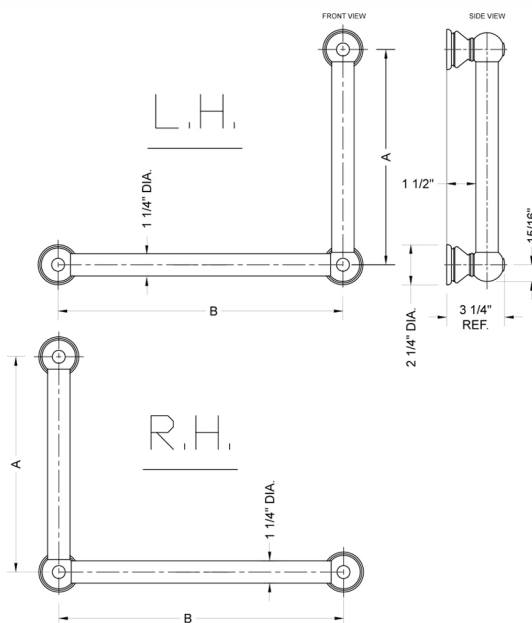

G30 16H x 24W 90° Left Hand Grab Bar

Model #: **G30-16H-24W-LH-**

FEATURES:

- Structurally engineered 90° angle
- ADA compliant when properly installed
- Horizontal section can be used as towel bar
- Style options to complement all collections
- Optional handshower sliders can be added to either bar only upon initial order
- All grab bars can be custom sized. Contact JACLO for pricing & availability
- Grab bars over 32" require middle post
- Grab bars 24" or longer are NOT AVAILABLE in PG or SG. For large quantity orders, please contact hospitality@jaclo.com

SPECIFICATION DRAWING:

BRASS LUXURY GRAB BAR			
PART. #	DESCRIPTION	A H	B W
G30-12H-12W	CENTER TO CENTER	12"	12"
G30-12H-16W	CENTER TO CENTER	12"	16"
G30-12H-24W	CENTER TO CENTER	12"	24"
G30-12H-32W	CENTER TO CENTER	12"	32"
G30-16H-12W	CENTER TO CENTER	16"	12"
G30-16H-16W	CENTER TO CENTER	16"	16"
G30-16H-24W	CENTER TO CENTER	16"	24"
G30-16H-32W	CENTER TO CENTER	16"	32"
G30-24H-12W	CENTER TO CENTER	24"	12"
G30-24H-16W	CENTER TO CENTER	24"	16"
G30-24H-24W	CENTER TO CENTER	24"	24"
G30-24H-32W	CENTER TO CENTER	24"	32"
G30-32H-12W	CENTER TO CENTER	32"	12"
G30-32H-16W	CENTER TO CENTER	32"	16"
G30-32H-24W	CENTER TO CENTER	32"	24"
G30-32H-32W	CENTER TO CENTER	32"	32"