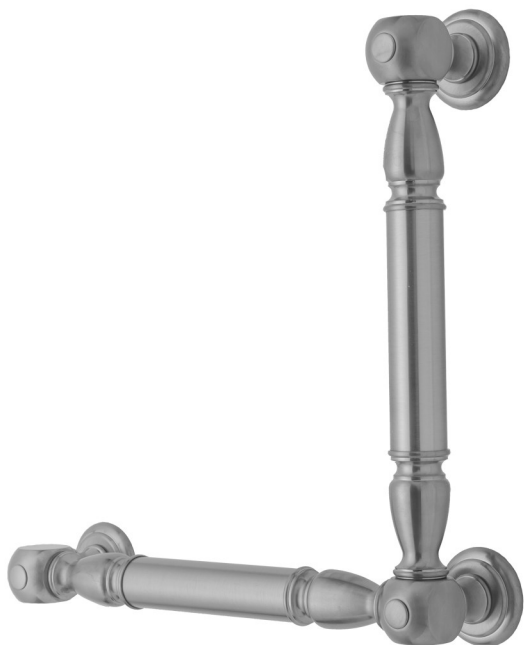

G20 16H x 24W 90° Left Hand Grab Bar

Model #: **G20-16H-24W-LH-**

FEATURES:

- ADA compliant when properly installed
- All brass construction, fully polished & plated
- All grab bars can be custom sized. Contact JACLO for pricing & availability
- Optional handshower sliders and toilet paper/wash cloth holders can be added only upon initial order
- Grab bars over 32" REQUIRE a middle post

AVAILABLE FINISHES:

Polished Chrome (PCH)	Satin Chrome (SC)	Bronze Umber (BU)
Satin Nickel (SN)	Pewter (PEW)	Caramel Bronze (CB)
Polished Nickel (PN)	Antique Brass (AB)	Antique Copper (ACU)
Oil-Rubbed Bronze (ORB)	Polished Brass (PB)	Polished Copper (PCU)
Vintage Bronze (VB)	Satin Brass (SB)	Matte Black (MBK)
Satin Gold (SG)	Polished Gold (PG)	Black Nickel (BKN)
White (WH)	Unlacquered Brass (ULB)	Satin Cooper (SCU)
Almond (ALD)	Amber (AMB)	Azure Blue (AZB)
Coral (COR)	Mint Green (GRN)	Stone Grey (GRY)
Lilac (LAC)	Light Blue (LBL)	Limon (LIM)
Plum (PLM)	Pink (PNK)	Red (RED)
Graphite (GPH)	Aged Unlacquered Brass (AUB)	

SPECIFICATION DRAWING:

BRASS LUXURY GRAB BAR			
PART. #	DESCRIPTION	A H	B W
G20-12H-12W	CENTER TO CENTER	12"	12"
G20-12H-16W	CENTER TO CENTER	12"	16"
G20-12H-24W	CENTER TO CENTER	12"	24"
G20-12H-32W	CENTER TO CENTER	12"	32"
G20-16H-12W	CENTER TO CENTER	16"	12"
G20-16H-16W	CENTER TO CENTER	16"	16"
G20-16H-24W	CENTER TO CENTER	16"	24"
G20-16H-32W	CENTER TO CENTER	16"	32"
G20-24H-12W	CENTER TO CENTER	24"	12"
G20-24H-16W	CENTER TO CENTER	24"	16"
G20-24H-24W	CENTER TO CENTER	24"	24"
G20-24H-32W	CENTER TO CENTER	24"	32"
G20-32H-12W	CENTER TO CENTER	32"	12"
G20-32H-16W	CENTER TO CENTER	32"	16"
G20-32H-24W	CENTER TO CENTER	32"	24"
G20-32H-32W	CENTER TO CENTER	32"	32"