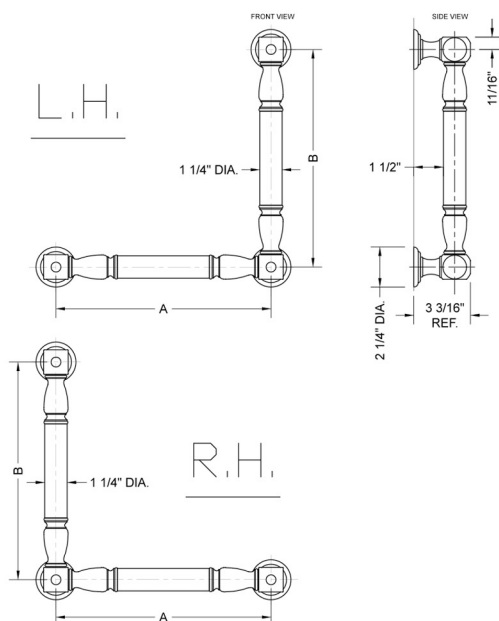

G20 16H x 24W 90° Left Hand Grab Bar

Model #: **G20-16H-24W-LH-**

FEATURES:

- ADA compliant when properly installed
- All brass construction, fully polished & plated
- All grab bars can be custom sized. Contact JACLO for pricing & availability
- Optional handshower sliders and toilet paper/wash cloth holders can be added only upon initial order
- Grab bars over 32" REQUIRE a middle post

SPECIFICATION DRAWING:

BRASS LUXURY GRAB BAR			
PART. #	DESCRIPTION	A H	B W
G20-12H-12W	CENTER TO CENTER	12"	12"
G20-12H-16W	CENTER TO CENTER	12"	16"
G20-12H-24W	CENTER TO CENTER	12"	24"
G20-12H-32W	CENTER TO CENTER	12"	32"
G20-16H-12W	CENTER TO CENTER	16"	12"
G20-16H-16W	CENTER TO CENTER	16"	16"
G20-16H-24W	CENTER TO CENTER	16"	24"
G20-16H-32W	CENTER TO CENTER	16"	32"
G20-24H-12W	CENTER TO CENTER	24"	12"
G20-24H-16W	CENTER TO CENTER	24"	16"
G20-24H-24W	CENTER TO CENTER	24"	24"
G20-24H-32W	CENTER TO CENTER	24"	32"
G20-32H-12W	CENTER TO CENTER	32"	12"
G20-32H-16W	CENTER TO CENTER	32"	16"
G20-32H-24W	CENTER TO CENTER	32"	24"
G20-32H-32W	CENTER TO CENTER	32"	32"