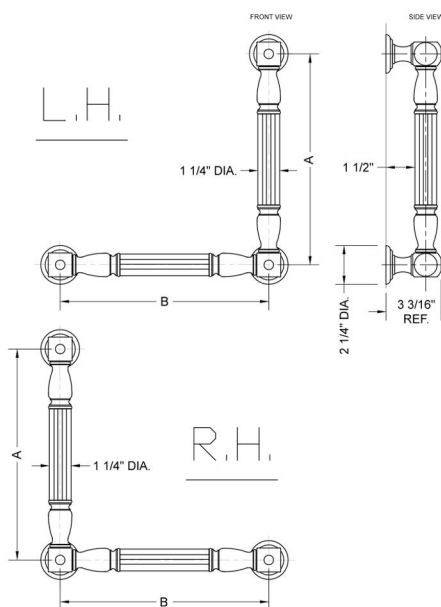

## G21 16H x 24W 90° Left Hand Grab Bar

**Model #: G21-16H-24W-LH-**

### FEATURES:

- Structurally engineered 90° angle
- ADA compliant when properly installed
- Horizontal section can be used as towel bar
- Style options to complement all collections
- Optional handshower sliders can be added to either bar only upon initial order
- All grab bars can be custom sized. Contact JACLO for pricing & availability
- Grab bars over 32" require middle post
- Grab bars 24" or longer are NOT AVAILABLE in PG or SG. For large quantity orders, please contact [hospitality@jaclo.com](mailto:hospitality@jaclo.com)

### SPECIFICATION DRAWING:

BRASS LUXURY GRAB BAR			
PART. #	DESCRIPTION	A H	B W
G21-12H-12W	CENTER TO CENTER	12"	12"
G21-12H-16W	CENTER TO CENTER	12"	16"
G21-12H-24W	CENTER TO CENTER	12"	24"
G21-12H-32W	CENTER TO CENTER	12"	32"
G21-16H-12W	CENTER TO CENTER	16"	12"
G21-16H-16W	CENTER TO CENTER	16"	16"
G21-16H-24W	CENTER TO CENTER	16"	24"
G21-16H-32W	CENTER TO CENTER	16"	32"
G21-24H-12W	CENTER TO CENTER	24"	12"
G21-24H-16W	CENTER TO CENTER	24"	16"
G21-24H-24W	CENTER TO CENTER	24"	24"
G21-24H-32W	CENTER TO CENTER	24"	32"
G21-32H-12W	CENTER TO CENTER	32"	12"
G21-32H-16W	CENTER TO CENTER	32"	16"
G21-32H-24W	CENTER TO CENTER	32"	24"
G21-32H-32W	CENTER TO CENTER	32"	32"