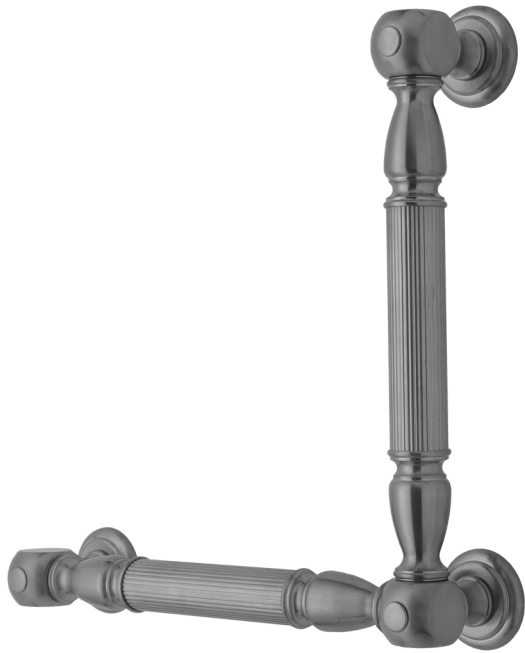

## G21 16H x 16W 90° Grab Bar

Model #: **G21-16H-16W-**

### FEATURES:

- Structurally engineered 90° angle
- ADA compliant when properly installed
- Horizontal section can be used as towel bar
- Style options to complement all collections
- Optional handshower sliders can be added to either bar only upon initial order
- All grab bars can be custom sized. Contact JACLO for pricing & availability
- Grab bars over 32" require middle post
- Grab bars 24" or longer are NOT AVAILABLE in PG or SG. For large quantity orders, please contact [hospitality@jaclo.com](mailto:hospitality@jaclo.com)