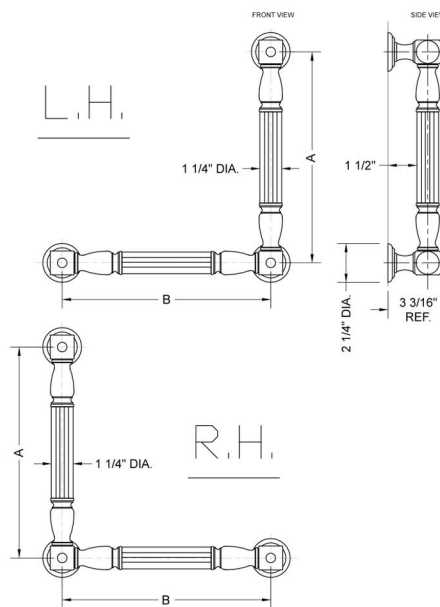

## G21 16H x 16W 90° Grab Bar

Model #: **G21-16H-16W-**

### SPECIFICATION DRAWING:

| BRASS LUXURY GRAB BAR |                  |        |        |
|-----------------------|------------------|--------|--------|
| PART. #               | DESCRIPTION      | A<br>H | B<br>W |
| G21-12H-12W           | CENTER TO CENTER | 12"    | 12"    |
| G21-12H-16W           | CENTER TO CENTER | 12"    | 16"    |
| G21-12H-24W           | CENTER TO CENTER | 12"    | 24"    |
| G21-12H-32W           | CENTER TO CENTER | 12"    | 32"    |
|                       |                  |        |        |
| G21-16H-12W           | CENTER TO CENTER | 16"    | 12"    |
| G21-16H-16W           | CENTER TO CENTER | 16"    | 16"    |
| G21-16H-24W           | CENTER TO CENTER | 16"    | 24"    |
| G21-16H-32W           | CENTER TO CENTER | 16"    | 32"    |
|                       |                  |        |        |
| G21-24H-12W           | CENTER TO CENTER | 24"    | 12"    |
| G21-24H-16W           | CENTER TO CENTER | 24"    | 16"    |
| G21-24H-24W           | CENTER TO CENTER | 24"    | 24"    |
| G21-24H-32W           | CENTER TO CENTER | 24"    | 32"    |
|                       |                  |        |        |
| G21-32H-12W           | CENTER TO CENTER | 32"    | 12"    |
| G21-32H-16W           | CENTER TO CENTER | 32"    | 16"    |
| G21-32H-24W           | CENTER TO CENTER | 32"    | 24"    |
| G21-32H-32W           | CENTER TO CENTER | 32"    | 32"    |