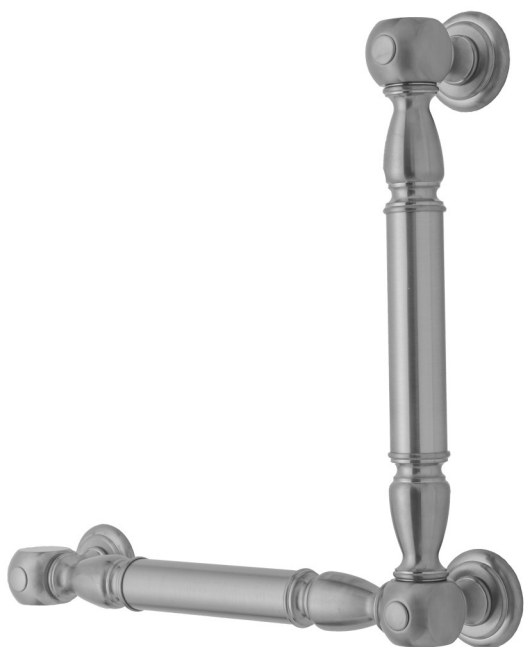

G20 16H x 16W 90° Grab Bar

Model #: G20-16H-16W-

FEATURES:

- ADA compliant when properly installed
- All brass construction, fully polished & plated
- All grab bars can be custom sized. Contact JACLO for pricing & availability
- Optional handshower sliders and toilet paper/wash cloth holders can be added only upon initial order
- Grab bars over 32" REQUIRE a middle post

AVAILABLE FINISHES:

Polished Chrome (PCH)	Satin Chrome (SC)	Bronze Umber (BU)
Satin Nickel (SN)	Pewter (PEW)	Caramel Bronze (CB)
Polished Nickel (PN)	Antique Brass (AB)	Antique Copper (ACU)
Oil-Rubbed Bronze (ORB)	Polished Brass (PB)	Polished Copper (PCU)
Vintage Bronze (VB)	Satin Brass (SB)	Matte Black (MBK)
Satin Gold (SG)	Polished Gold (PG)	Black Nickel (BKN)
White (WH)	Unlacquered Brass (ULB)	Satin Cooper (SCU)
Almond (ALD)	Amber (AMB)	Azure Blue (AZB)
Coral (COR)	Mint Green (GRN)	Stone Grey (GRY)
Lilac (LAC)	Light Blue (LBL)	Limon (LIM)
Plum (PLM)	Pink (PNK)	Red (RED)
Graphite (GPH)	Aged Unlacquered Brass (AUB)	

SPECIFICATION DRAWING:

BRASS LUXURY GRAB BAR			
PART. #	DESCRIPTION	A H	B W
G20-12H-12W	CENTER TO CENTER	12"	12"
G20-12H-16W	CENTER TO CENTER	12"	16"
G20-12H-24W	CENTER TO CENTER	12"	24"
G20-12H-32W	CENTER TO CENTER	12"	32"
G20-16H-12W	CENTER TO CENTER	16"	12"
G20-16H-16W	CENTER TO CENTER	16"	16"
G20-16H-24W	CENTER TO CENTER	16"	24"
G20-16H-32W	CENTER TO CENTER	16"	32"
G20-24H-12W	CENTER TO CENTER	24"	12"
G20-24H-16W	CENTER TO CENTER	24"	16"
G20-24H-24W	CENTER TO CENTER	24"	24"
G20-24H-32W	CENTER TO CENTER	24"	32"
G20-32H-12W	CENTER TO CENTER	32"	12"
G20-32H-16W	CENTER TO CENTER	32"	16"
G20-32H-24W	CENTER TO CENTER	32"	24"
G20-32H-32W	CENTER TO CENTER	32"	32"