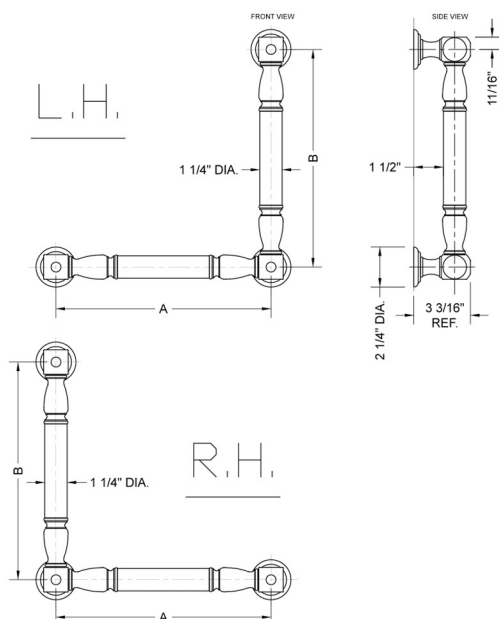

G20 16H x 16W 90° Grab Bar

Model #: G20-16H-16W-

FEATURES:

- ADA compliant when properly installed
- All brass construction, fully polished & plated
- All grab bars can be custom sized. Contact JACLO for pricing & availability
- Optional handshower sliders and toilet paper/wash cloth holders can be added only upon initial order
- Grab bars over 32" REQUIRE a middle post

SPECIFICATION DRAWING:

BRASS LUXURY GRAB BAR			
PART. #	DESCRIPTION	A H	B W
G20-12H-12W	CENTER TO CENTER	12"	12"
G20-12H-16W	CENTER TO CENTER	12"	16"
G20-12H-24W	CENTER TO CENTER	12"	24"
G20-12H-32W	CENTER TO CENTER	12"	32"
G20-16H-12W	CENTER TO CENTER	16"	12"
G20-16H-16W	CENTER TO CENTER	16"	16"
G20-16H-24W	CENTER TO CENTER	16"	24"
G20-16H-32W	CENTER TO CENTER	16"	32"
G20-24H-12W	CENTER TO CENTER	24"	12"
G20-24H-16W	CENTER TO CENTER	24"	16"
G20-24H-24W	CENTER TO CENTER	24"	24"
G20-24H-32W	CENTER TO CENTER	24"	32"
G20-32H-12W	CENTER TO CENTER	32"	12"
G20-32H-16W	CENTER TO CENTER	32"	16"
G20-32H-24W	CENTER TO CENTER	32"	24"
G20-32H-32W	CENTER TO CENTER	32"	32"