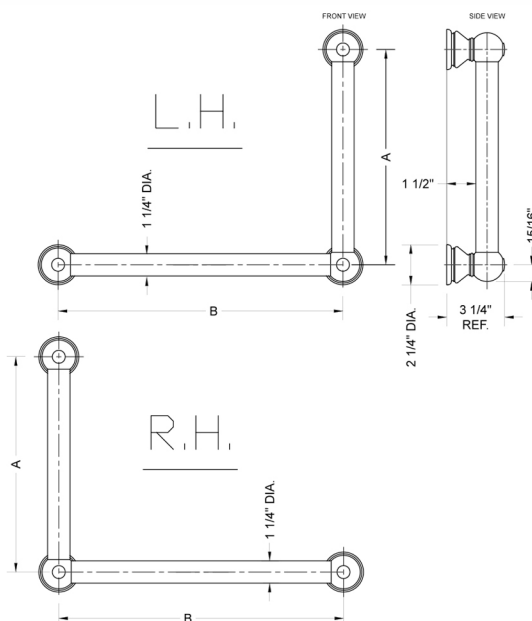

## G30 16H x 16W 90° Grab Bar

Model #: **G30-16H-16W-**

### FEATURES:

- Structurally engineered 90° angle
- ADA compliant when properly installed
- Horizontal section can be used as towel bar
- Style options to complement all collections
- Optional handshower sliders can be added to either bar only upon initial order
- All grab bars can be custom sized. Contact JACLO for pricing & availability
- Grab bars over 32" require middle post
- Grab bars 24" or longer are NOT AVAILABLE in PG or SG. For large quantity orders, please contact [hospitality@jaclo.com](mailto:hospitality@jaclo.com)

### SPECIFICATION DRAWING:

BRASS LUXURY GRAB BAR			
PART. #	DESCRIPTION	A H	B W
G30-12H-12W	CENTER TO CENTER	12"	12"
G30-12H-16W	CENTER TO CENTER	12"	16"
G30-12H-24W	CENTER TO CENTER	12"	24"
G30-12H-32W	CENTER TO CENTER	12"	32"
G30-16H-12W	CENTER TO CENTER	16"	12"
G30-16H-16W	CENTER TO CENTER	16"	16"
G30-16H-24W	CENTER TO CENTER	16"	24"
G30-16H-32W	CENTER TO CENTER	16"	32"
G30-24H-12W	CENTER TO CENTER	24"	12"
G30-24H-16W	CENTER TO CENTER	24"	16"
G30-24H-24W	CENTER TO CENTER	24"	24"
G30-24H-32W	CENTER TO CENTER	24"	32"
G30-32H-12W	CENTER TO CENTER	32"	12"
G30-32H-16W	CENTER TO CENTER	32"	16"
G30-32H-24W	CENTER TO CENTER	32"	24"
G30-32H-32W	CENTER TO CENTER	32"	32"