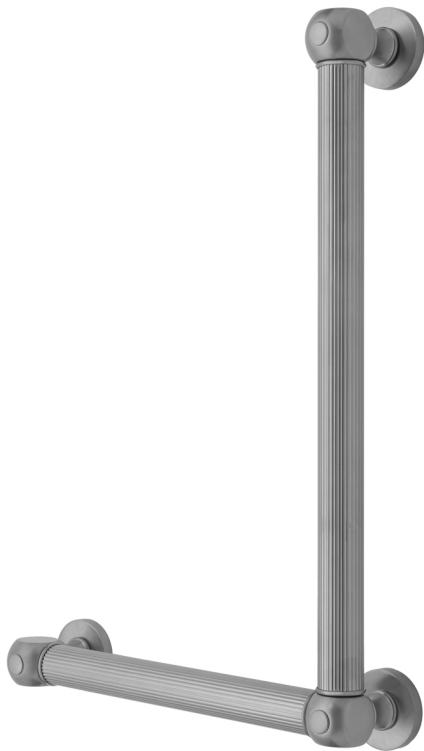

G71 16H x 12W 90° Left Hand Grab Bar

Model #: G71-16H-12W-LH-

FEATURES:

- Structurally engineered 90° angle
- ADA compliant when properly installed
- Horizontal section can be used as towel bar
- Style options to complement all collections
- Optional handshower sliders can be added to either bar only upon initial order
- All grab bars can be custom sized. Contact JACLO for pricing & availability
- Grab bars over 32" require middle post
- Grab bars 24" or longer are NOT AVAILABLE in PG or SG. For large quantity orders, please contact hospitality@jaclo.com

AVAILABLE FINISHES:

Polished Chrome (PCH)	Satin Chrome (SC)	Bronze Umber (BU)
Satin Nickel (SN)	Pewter (PEW)	Caramel Bronze (CB)
Polished Nickel (PN)	Antique Brass (AB)	Antique Copper (ACU)
Oil-Rubbed Bronze (ORB)	Polished Brass (PB)	Polished Copper (PCU)
Vintage Bronze (VB)	Satin Brass (SB)	Matte Black (MBK)
Satin Gold (SG)	Polished Gold (PG)	Black Nickel (BKN)
White (WH)	Unlacquered Brass (ULB)	Satin Cooper (SCU)
Almond (ALD)	Amber (AMB)	Azure Blue (AZB)
Coral (COR)	Mint Green (GRN)	Stone Grey (GRY)
Lilac (LAC)	Light Blue (LBL)	Limon (LIM)
Plum (PLM)	Pink (PNK)	Red (RED)
Graphite (GPH)	Aged Unlacquered Brass (AUB)	

SPECIFICATION DRAWING:

BRASS LUXURY GRAB BAR			
PART. #	DESCRIPTION	A H	B W
G71-12H-12W	CENTER TO CENTER	12"	12"
G71-12H-16W	CENTER TO CENTER	12"	16"
G71-12H-24W	CENTER TO CENTER	12"	24"
G71-12H-32W	CENTER TO CENTER	12"	32"
G71-16H-12W	CENTER TO CENTER	16"	12"
G71-16H-16W	CENTER TO CENTER	16"	16"
G71-16H-24W	CENTER TO CENTER	16"	24"
G71-16H-32W	CENTER TO CENTER	16"	32"
G71-24H-12W	CENTER TO CENTER	24"	12"
G71-24H-16W	CENTER TO CENTER	24"	16"
G71-24H-24W	CENTER TO CENTER	24"	24"
G71-24H-32W	CENTER TO CENTER	24"	32"
G71-32H-12W	CENTER TO CENTER	32"	12"
G71-32H-16W	CENTER TO CENTER	32"	16"
G71-32H-24W	CENTER TO CENTER	32"	24"
G71-32H-32W	CENTER TO CENTER	32"	32"