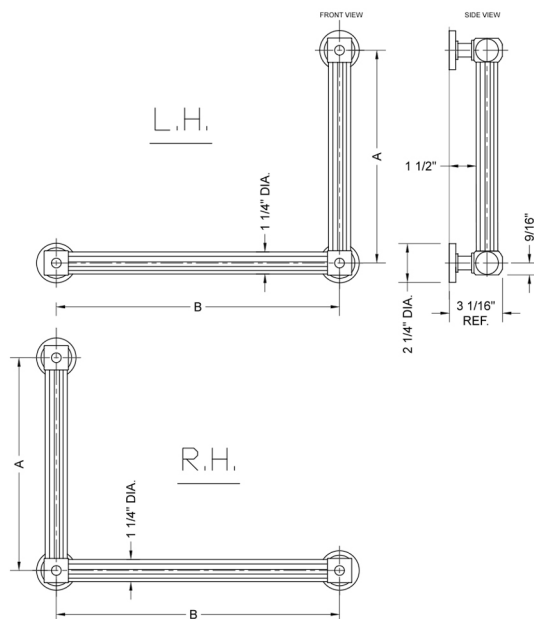

G71 16H x 12W 90° Left Hand Grab Bar

Model #: G71-16H-12W-LH-

FEATURES:

- Structurally engineered 90° angle
- ADA compliant when properly installed
- Horizontal section can be used as towel bar
- Style options to complement all collections
- Optional handshower sliders can be added to either bar only upon initial order
- All grab bars can be custom sized. Contact JACLO for pricing & availability
- Grab bars over 32" require middle post
- Grab bars 24" or longer are NOT AVAILABLE in PG or SG. For large quantity orders, please contact hospitality@jaclo.com

SPECIFICATION DRAWING:

BRASS LUXURY GRAB BAR			
PART. #	DESCRIPTION	A H	B W
G71-12H-12W	CENTER TO CENTER	12"	12"
G71-12H-16W	CENTER TO CENTER	12"	16"
G71-12H-24W	CENTER TO CENTER	12"	24"
G71-12H-32W	CENTER TO CENTER	12"	32"
G71-16H-12W	CENTER TO CENTER	16"	12"
G71-16H-16W	CENTER TO CENTER	16"	16"
G71-16H-24W	CENTER TO CENTER	16"	24"
G71-16H-32W	CENTER TO CENTER	16"	32"
G71-24H-12W	CENTER TO CENTER	24"	12"
G71-24H-16W	CENTER TO CENTER	24"	16"
G71-24H-24W	CENTER TO CENTER	24"	24"
G71-24H-32W	CENTER TO CENTER	24"	32"
G71-32H-12W	CENTER TO CENTER	32"	12"
G71-32H-16W	CENTER TO CENTER	32"	16"
G71-32H-24W	CENTER TO CENTER	32"	24"
G71-32H-32W	CENTER TO CENTER	32"	32"