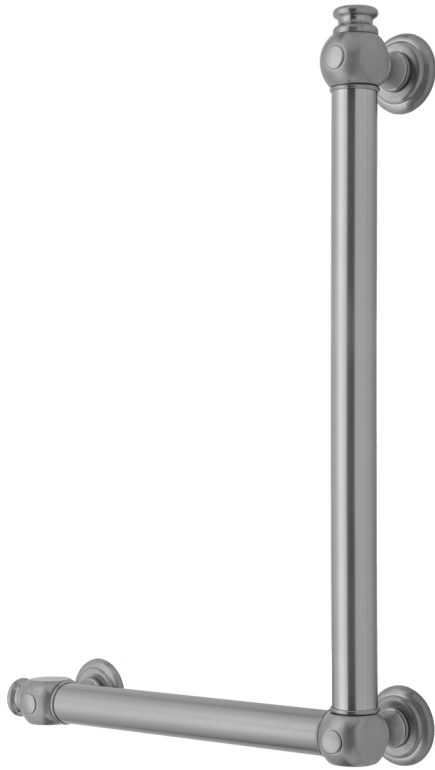

G60 16H x 12W 90° Left Hand Grab Bar

Model #: G60-16H-12W-LH-

FEATURES:

- Structurally engineered 90° angle
- ADA compliant when properly installed
- Horizontal section can be used as towel bar
- Style options to complement all collections
- Optional handshower sliders can be added to either bar only upon initial order
- All grab bars can be custom sized. Contact JACLO for pricing & availability
- Grab bars over 32" require middle post
- Grab bars 24" or longer are NOT AVAILABLE in PG or SG. For large quantity orders, please contact hospitality@jaclo.com

AVAILABLE FINISHES:

Polished Chrome (PCH)	Satin Chrome (SC)	Bronze Umber (BU)
Satin Nickel (SN)	Pewter (PEW)	Caramel Bronze (CB)
Polished Nickel (PN)	Antique Brass (AB)	Antique Copper (ACU)
Oil-Rubbed Bronze (ORB)	Polished Brass (PB)	Polished Copper (PCU)
Vintage Bronze (VB)	Satin Brass (SB)	Matte Black (MBK)
Satin Gold (SG)	Polished Gold (PG)	Black Nickel (BKN)
White (WH)	Unlacquered Brass (ULB)	Satin Cooper (SCU)
Almond (ALD)	Amber (AMB)	Azure Blue (AZB)
Coral (COR)	Mint Green (GRN)	Stone Grey (GRY)
Lilac (LAC)	Light Blue (LBL)	Limon (LIM)
Plum (PLM)	Pink (PNK)	Red (RED)
Graphite (GPH)	Aged Unlacquered Brass (AUB)	

SPECIFICATION DRAWING:

BRASS LUXURY GRAB BAR			
PART. #	DESCRIPTION	A H	B W
G60-12H-12W	CENTER TO CENTER	12"	12"
G60-12H-16W	CENTER TO CENTER	12"	16"
G60-12H-24W	CENTER TO CENTER	12"	24"
G60-12H-32W	CENTER TO CENTER	12"	32"
G60-16H-12W	CENTER TO CENTER	16"	12"
G60-16H-16W	CENTER TO CENTER	16"	16"
G60-16H-24W	CENTER TO CENTER	16"	24"
G60-16H-32W	CENTER TO CENTER	16"	32"
G60-24H-12W	CENTER TO CENTER	24"	12"
G60-24H-16W	CENTER TO CENTER	24"	16"
G60-24H-24W	CENTER TO CENTER	24"	24"
G60-24H-32W	CENTER TO CENTER	24"	32"
G60-32H-12W	CENTER TO CENTER	32"	12"
G60-32H-16W	CENTER TO CENTER	32"	16"
G60-32H-24W	CENTER TO CENTER	32"	24"
G60-32H-32W	CENTER TO CENTER	32"	32"