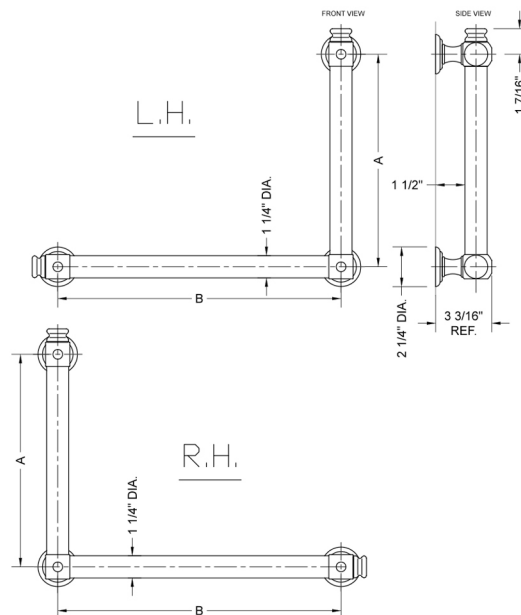

G60 16H x 12W 90° Left Hand Grab Bar

Model #: G60-16H-12W-LH-

FEATURES:

- Structurally engineered 90° angle
- ADA compliant when properly installed
- Horizontal section can be used as towel bar
- Style options to complement all collections
- Optional handshower sliders can be added to either bar only upon initial order
- All grab bars can be custom sized. Contact JACLO for pricing & availability
- Grab bars over 32" require middle post
- Grab bars 24" or longer are NOT AVAILABLE in PG or SG. For large quantity orders, please contact hospitality@jaclo.com

SPECIFICATION DRAWING:

BRASS LUXURY GRAB BAR			
PART. #	DESCRIPTION	A H	B W
G60-12H-12W	CENTER TO CENTER	12"	12"
G60-12H-16W	CENTER TO CENTER	12"	16"
G60-12H-24W	CENTER TO CENTER	12"	24"
G60-12H-32W	CENTER TO CENTER	12"	32"
G60-16H-12W	CENTER TO CENTER	16"	12"
G60-16H-16W	CENTER TO CENTER	16"	16"
G60-16H-24W	CENTER TO CENTER	16"	24"
G60-16H-32W	CENTER TO CENTER	16"	32"
G60-24H-12W	CENTER TO CENTER	24"	12"
G60-24H-16W	CENTER TO CENTER	24"	16"
G60-24H-24W	CENTER TO CENTER	24"	24"
G60-24H-32W	CENTER TO CENTER	24"	32"
G60-32H-12W	CENTER TO CENTER	32"	12"
G60-32H-16W	CENTER TO CENTER	32"	16"
G60-32H-24W	CENTER TO CENTER	32"	24"
G60-32H-32W	CENTER TO CENTER	32"	32"