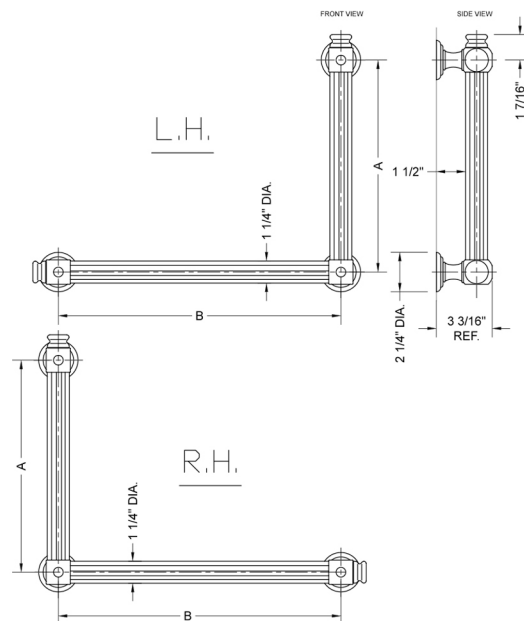

G61 16H x 12W 90° Left Hand Grab Bar

Model #: G61-16H-12W-LH-

FEATURES:

- Structurally engineered 90° angle
- ADA compliant when properly installed
- Horizontal section can be used as towel bar
- Style options to complement all collections
- Optional handshower sliders can be added to either bar only upon initial order
- All grab bars can be custom sized. Contact JACLO for pricing & availability
- Grab bars over 32" require middle post
- Grab bars 24" or longer are NOT AVAILABLE in PG or SG. For large quantity orders, please contact hospitality@jaclo.com

SPECIFICATION DRAWING:

BRASS LUXURY GRAB BAR			
PART. #	DESCRIPTION	A H	B W
G61-12H-12W	CENTER TO CENTER	12"	12"
G61-12H-16W	CENTER TO CENTER	12"	16"
G61-12H-24W	CENTER TO CENTER	12"	24"
G61-12H-32W	CENTER TO CENTER	12"	32"
G61-16H-12W	CENTER TO CENTER	16"	12"
G61-16H-16W	CENTER TO CENTER	16"	16"
G61-16H-24W	CENTER TO CENTER	16"	24"
G61-16H-32W	CENTER TO CENTER	16"	32"
G61-24H-12W	CENTER TO CENTER	24"	12"
G61-24H-16W	CENTER TO CENTER	24"	16"
G61-24H-24W	CENTER TO CENTER	24"	24"
G61-24H-32W	CENTER TO CENTER	24"	32"
G61-32H-12W	CENTER TO CENTER	32"	12"
G61-32H-16W	CENTER TO CENTER	32"	16"
G61-32H-24W	CENTER TO CENTER	32"	24"
G61-32H-32W	CENTER TO CENTER	32"	32"