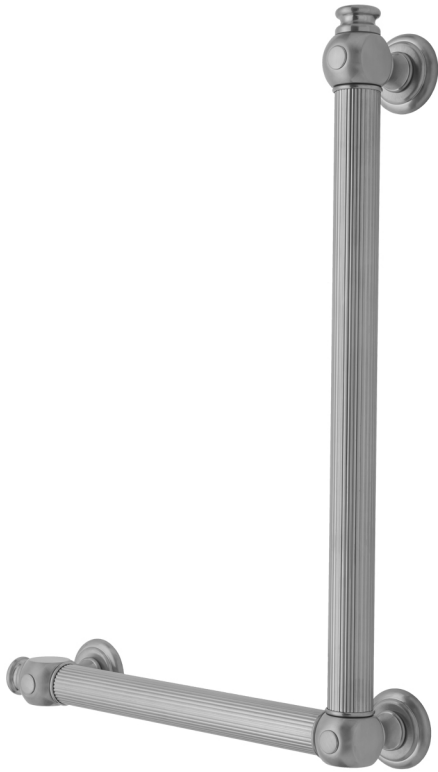

G61 16H x 12W 90° Left Hand Grab Bar

Model #: G61-16H-12W-LH-

FEATURES:

- Structurally engineered 90° angle
- ADA compliant when properly installed
- Horizontal section can be used as towel bar
- Style options to complement all collections
- Optional handshower sliders can be added to either bar only upon initial order
- All grab bars can be custom sized. Contact JACLO for pricing & availability
- Grab bars over 32" require middle post
- Grab bars 24" or longer are NOT AVAILABLE in PG or SG. For large quantity orders, please contact hospitality@jaclo.com

AVAILABLE FINISHES:

Polished Chrome (PCH)	Satin Chrome (SC)	Bronze Umber (BU)
Satin Nickel (SN)	Pewter (PEW)	Caramel Bronze (CB)
Polished Nickel (PN)	Antique Brass (AB)	Antique Copper (ACU)
Oil-Rubbed Bronze (ORB)	Polished Brass (PB)	Polished Copper (PCU)
Vintage Bronze (VB)	Satin Brass (SB)	Matte Black (MBK)
Satin Gold (SG)	Polished Gold (PG)	Black Nickel (BKN)
White (WH)	Unlacquered Brass (ULB)	Satin Cooper (SCU)
Almond (ALD)	Amber (AMB)	Azure Blue (AZB)
Coral (COR)	Mint Green (GRN)	Stone Grey (GRY)
Lilac (LAC)	Light Blue (LBL)	Limon (LIM)
Plum (PLM)	Pink (PNK)	Red (RED)
Graphite (GPH)	Aged Unlacquered Brass (AUB)	

SPECIFICATION DRAWING:

BRASS LUXURY GRAB BAR			
PART. #	DESCRIPTION	A H	B W
G61-12H-12W	CENTER TO CENTER	12"	12"
G61-12H-16W	CENTER TO CENTER	12"	16"
G61-12H-24W	CENTER TO CENTER	12"	24"
G61-12H-32W	CENTER TO CENTER	12"	32"
G61-16H-12W	CENTER TO CENTER	16"	12"
G61-16H-16W	CENTER TO CENTER	16"	16"
G61-16H-24W	CENTER TO CENTER	16"	24"
G61-16H-32W	CENTER TO CENTER	16"	32"
G61-24H-12W	CENTER TO CENTER	24"	12"
G61-24H-16W	CENTER TO CENTER	24"	16"
G61-24H-24W	CENTER TO CENTER	24"	24"
G61-24H-32W	CENTER TO CENTER	24"	32"
G61-32H-12W	CENTER TO CENTER	32"	12"
G61-32H-16W	CENTER TO CENTER	32"	16"
G61-32H-24W	CENTER TO CENTER	32"	24"
G61-32H-32W	CENTER TO CENTER	32"	32"