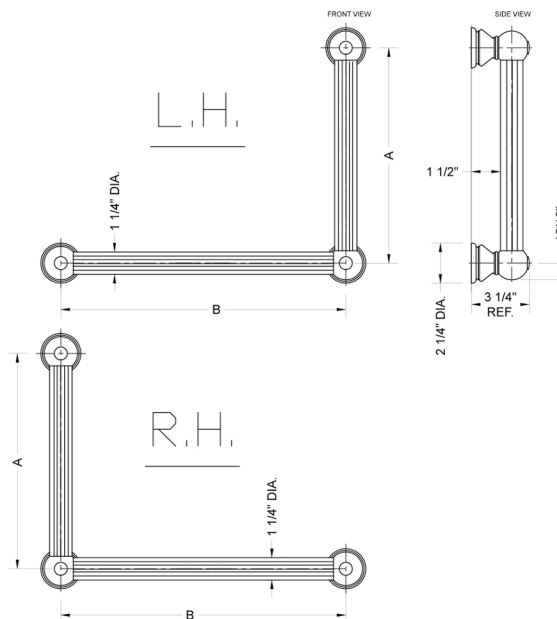

G33 16H x 12W 90° Left Hand Grab Bar

Model #: G33-16H-12W-LH-

FEATURES:

- Structurally engineered 90° angle
- ADA compliant when properly installed
- Horizontal section can be used as towel bar
- Style options to complement all collections
- Optional handshower sliders can be added to either bar only upon initial order
- All grab bars can be custom sized. Contact JACLO for pricing & availability
- Grab bars over 32" require middle post
- Grab bars 24" or longer are NOT AVAILABLE in PG or SG. For large quantity orders, please contact hospitality@jaclo.com

SPECIFICATION DRAWING:

BRASS LUXURY GRAB BAR			
PART. #	DESCRIPTION	A H	B W
G33-12H-12W	CENTER TO CENTER	12"	12"
G33-12H-16W	CENTER TO CENTER	12"	16"
G33-12H-24W	CENTER TO CENTER	12"	24"
G33-12H-32W	CENTER TO CENTER	12"	32"
G33-16H-12W	CENTER TO CENTER	16"	12"
G33-16H-16W	CENTER TO CENTER	16"	16"
G33-16H-24W	CENTER TO CENTER	16"	24"
G33-16H-32W	CENTER TO CENTER	16"	32"
G33-24H-12W	CENTER TO CENTER	24"	12"
G33-24H-16W	CENTER TO CENTER	24"	16"
G33-24H-24W	CENTER TO CENTER	24"	24"
G33-24H-32W	CENTER TO CENTER	24"	32"
G33-32H-12W	CENTER TO CENTER	32"	12"
G33-32H-16W	CENTER TO CENTER	32"	16"
G33-32H-24W	CENTER TO CENTER	32"	24"
G33-32H-32W	CENTER TO CENTER	32"	32"