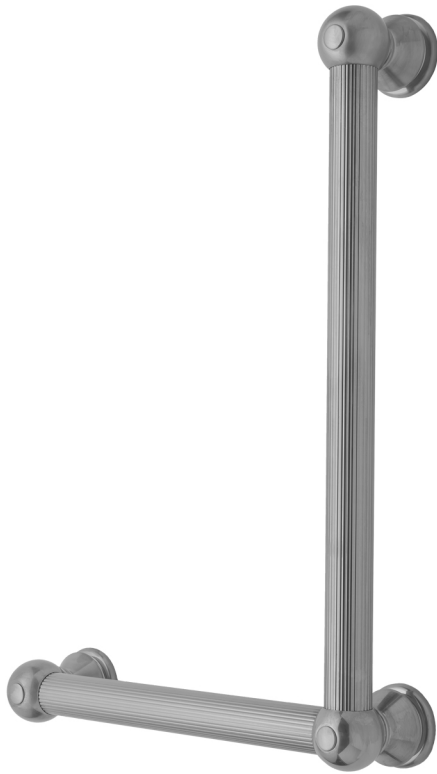

G33 16H x 12W 90° Left Hand Grab Bar

Model #: G33-16H-12W-LH-

FEATURES:

- Structurally engineered 90° angle
- ADA compliant when properly installed
- Horizontal section can be used as towel bar
- Style options to complement all collections
- Optional handshower sliders can be added to either bar only upon initial order
- All grab bars can be custom sized. Contact JACLO for pricing & availability
- Grab bars over 32" require middle post
- Grab bars 24" or longer are NOT AVAILABLE in PG or SG. For large quantity orders, please contact hospitality@jaclo.com

AVAILABLE FINISHES:

Polished Chrome (PCH)	Satin Chrome (SC)	Bronze Umber (BU)
Satin Nickel (SN)	Pewter (PEW)	Caramel Bronze (CB)
Polished Nickel (PN)	Antique Brass (AB)	Antique Copper (ACU)
Oil-Rubbed Bronze (ORB)	Polished Brass (PB)	Polished Copper (PCU)
Vintage Bronze (VB)	Satin Brass (SB)	Matte Black (MBK)
Satin Gold (SG)	Polished Gold (PG)	Black Nickel (BKN)
White (WH)	Unlacquered Brass (ULB)	Satin Cooper (SCU)
Almond (ALD)	Amber (AMB)	Azure Blue (AZB)
Coral (COR)	Mint Green (GRN)	Stone Grey (GRY)
Lilac (LAC)	Light Blue (LBL)	Limon (LIM)
Plum (PLM)	Pink (PNK)	Red (RED)
Graphite (GPH)	Aged Unlacquered Brass (AUB)	

SPECIFICATION DRAWING:

BRASS LUXURY GRAB BAR			
PART. #	DESCRIPTION	A H	B W
G33-12H-12W	CENTER TO CENTER	12"	12"
G33-12H-16W	CENTER TO CENTER	12"	16"
G33-12H-24W	CENTER TO CENTER	12"	24"
G33-12H-32W	CENTER TO CENTER	12"	32"
G33-16H-12W	CENTER TO CENTER	16"	12"
G33-16H-16W	CENTER TO CENTER	16"	16"
G33-16H-24W	CENTER TO CENTER	16"	24"
G33-16H-32W	CENTER TO CENTER	16"	32"
G33-24H-12W	CENTER TO CENTER	24"	12"
G33-24H-16W	CENTER TO CENTER	24"	16"
G33-24H-24W	CENTER TO CENTER	24"	24"
G33-24H-32W	CENTER TO CENTER	24"	32"
G33-32H-12W	CENTER TO CENTER	32"	12"
G33-32H-16W	CENTER TO CENTER	32"	16"
G33-32H-24W	CENTER TO CENTER	32"	24"
G33-32H-32W	CENTER TO CENTER	32"	32"