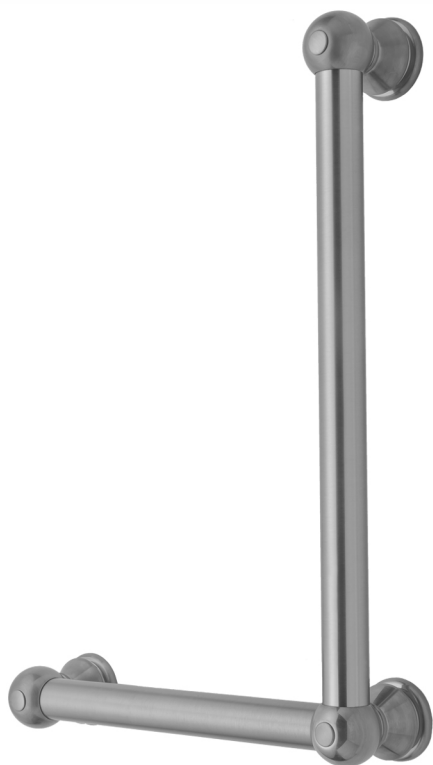

G30 16H x 12W 90° Left Hand Grab Bar

Model #: G30-16H-12W-LH-

FEATURES:

- Structurally engineered 90° angle
- ADA compliant when properly installed
- Horizontal section can be used as towel bar
- Style options to complement all collections
- Optional handshower sliders can be added to either bar only upon initial order
- All grab bars can be custom sized. Contact JACLO for pricing & availability
- Grab bars over 32" require middle post
- Grab bars 24" or longer are NOT AVAILABLE in PG or SG. For large quantity orders, please contact hospitality@jaclo.com

AVAILABLE FINISHES:

Polished Chrome (PCH)	Satin Chrome (SC)	Bronze Umber (BU)
Satin Nickel (SN)	Pewter (PEW)	Caramel Bronze (CB)
Polished Nickel (PN)	Antique Brass (AB)	Antique Copper (ACU)
Oil-Rubbed Bronze (ORB)	Polished Brass (PB)	Polished Copper (PCU)
Vintage Bronze (VB)	Satin Brass (SB)	Matte Black (MBK)
Satin Gold (SG)	Polished Gold (PG)	Black Nickel (BKN)
White (WH)	Unlacquered Brass (ULB)	Satin Cooper (SCU)
Almond (ALD)	Amber (AMB)	Azure Blue (AZB)
Coral (COR)	Mint Green (GRN)	Stone Grey (GRY)
Lilac (LAC)	Light Blue (LBL)	Limon (LIM)
Plum (PLM)	Pink (PNK)	Red (RED)
Graphite (GPH)	Aged Unlacquered Brass (AUB)	

SPECIFICATION DRAWING:

BRASS LUXURY GRAB BAR			
PART. #	DESCRIPTION	A H	B W
G30-12H-12W	CENTER TO CENTER	12"	12"
G30-12H-16W	CENTER TO CENTER	12"	16"
G30-12H-24W	CENTER TO CENTER	12"	24"
G30-12H-32W	CENTER TO CENTER	12"	32"
G30-16H-12W	CENTER TO CENTER	16"	12"
G30-16H-16W	CENTER TO CENTER	16"	16"
G30-16H-24W	CENTER TO CENTER	16"	24"
G30-16H-32W	CENTER TO CENTER	16"	32"
G30-24H-12W	CENTER TO CENTER	24"	12"
G30-24H-16W	CENTER TO CENTER	24"	16"
G30-24H-24W	CENTER TO CENTER	24"	24"
G30-24H-32W	CENTER TO CENTER	24"	32"
G30-32H-12W	CENTER TO CENTER	32"	12"
G30-32H-16W	CENTER TO CENTER	32"	16"
G30-32H-24W	CENTER TO CENTER	32"	24"
G30-32H-32W	CENTER TO CENTER	32"	32"