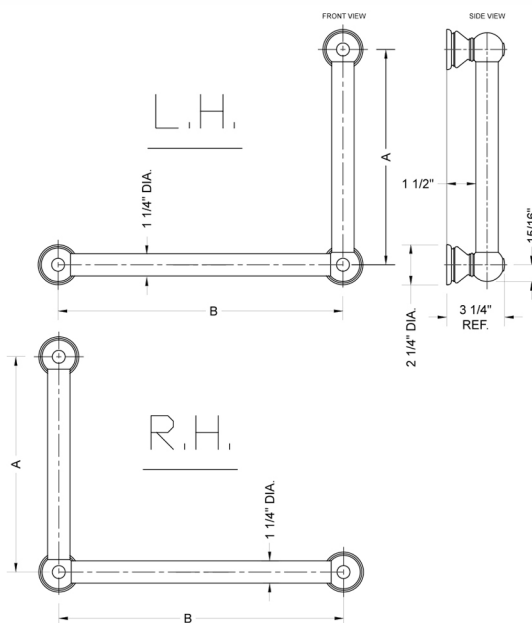

G30 16H x 12W 90° Left Hand Grab Bar

Model #: G30-16H-12W-LH-

FEATURES:

- Structurally engineered 90° angle
- ADA compliant when properly installed
- Horizontal section can be used as towel bar
- Style options to complement all collections
- Optional handshower sliders can be added to either bar only upon initial order
- All grab bars can be custom sized. Contact JACLO for pricing & availability
- Grab bars over 32" require middle post
- Grab bars 24" or longer are NOT AVAILABLE in PG or SG. For large quantity orders, please contact hospitality@jaclo.com

SPECIFICATION DRAWING:

BRASS LUXURY GRAB BAR			
PART. #	DESCRIPTION	A H	B W
G30-12H-12W	CENTER TO CENTER	12"	12"
G30-12H-16W	CENTER TO CENTER	12"	16"
G30-12H-24W	CENTER TO CENTER	12"	24"
G30-12H-32W	CENTER TO CENTER	12"	32"
G30-16H-12W	CENTER TO CENTER	16"	12"
G30-16H-16W	CENTER TO CENTER	16"	16"
G30-16H-24W	CENTER TO CENTER	16"	24"
G30-16H-32W	CENTER TO CENTER	16"	32"
G30-24H-12W	CENTER TO CENTER	24"	12"
G30-24H-16W	CENTER TO CENTER	24"	16"
G30-24H-24W	CENTER TO CENTER	24"	24"
G30-24H-32W	CENTER TO CENTER	24"	32"
G30-32H-12W	CENTER TO CENTER	32"	12"
G30-32H-16W	CENTER TO CENTER	32"	16"
G30-32H-24W	CENTER TO CENTER	32"	24"
G30-32H-32W	CENTER TO CENTER	32"	32"