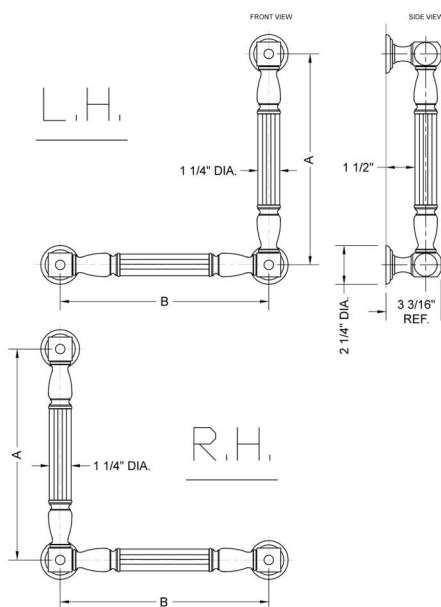

G21 16H x 12W 90° Left Hand Grab Bar

Model #: **G21-16H-12W-LH-**

FEATURES:

- Structurally engineered 90° angle
- ADA compliant when properly installed
- Horizontal section can be used as towel bar
- Style options to complement all collections
- Optional handshower sliders can be added to either bar only upon initial order
- All grab bars can be custom sized. Contact JACLO for pricing & availability
- Grab bars over 32" require middle post
- Grab bars 24" or longer are NOT AVAILABLE in PG or SG. For large quantity orders, please contact hospitality@jaclo.com

SPECIFICATION DRAWING:

BRASS LUXURY GRAB BAR			
PART. #	DESCRIPTION	A H	B W
G21-12H-12W	CENTER TO CENTER	12"	12"
G21-12H-16W	CENTER TO CENTER	12"	16"
G21-12H-24W	CENTER TO CENTER	12"	24"
G21-12H-32W	CENTER TO CENTER	12"	32"
G21-16H-12W	CENTER TO CENTER	16"	12"
G21-16H-16W	CENTER TO CENTER	16"	16"
G21-16H-24W	CENTER TO CENTER	16"	24"
G21-16H-32W	CENTER TO CENTER	16"	32"
G21-24H-12W	CENTER TO CENTER	24"	12"
G21-24H-16W	CENTER TO CENTER	24"	16"
G21-24H-24W	CENTER TO CENTER	24"	24"
G21-24H-32W	CENTER TO CENTER	24"	32"
G21-32H-12W	CENTER TO CENTER	32"	12"
G21-32H-16W	CENTER TO CENTER	32"	16"
G21-32H-24W	CENTER TO CENTER	32"	24"
G21-32H-32W	CENTER TO CENTER	32"	32"