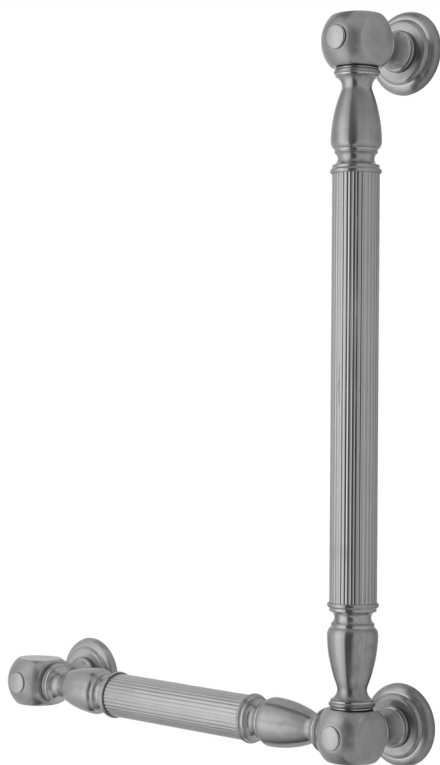

G21 16H x 12W 90° Left Hand Grab Bar

Model #: **G21-16H-12W-LH-**

FEATURES:

- Structurally engineered 90° angle
- ADA compliant when properly installed
- Horizontal section can be used as towel bar
- Style options to complement all collections
- Optional handshower sliders can be added to either bar only upon initial order
- All grab bars can be custom sized. Contact JACLO for pricing & availability
- Grab bars over 32" require middle post
- Grab bars 24" or longer are NOT AVAILABLE in PG or SG. For large quantity orders, please contact hospitality@jaclo.com

AVAILABLE FINISHES:

Polished Chrome (PCH)	Satin Chrome (SC)	Bronze Umber (BU)
Satin Nickel (SN)	Pewter (PEW)	Caramel Bronze (CB)
Polished Nickel (PN)	Antique Brass (AB)	Antique Copper (ACU)
Oil-Rubbed Bronze (ORB)	Polished Brass (PB)	Polished Copper (PCU)
Vintage Bronze (VB)	Satin Brass (SB)	Matte Black (MBK)
Satin Gold (SG)	Polished Gold (PG)	Black Nickel (BKN)
White (WH)	Unlacquered Brass (ULB)	Satin Cooper (SCU)
Almond (ALD)	Amber (AMB)	Azure Blue (AZB)
Coral (COR)	Mint Green (GRN)	Stone Grey (GRY)
Lilac (LAC)	Light Blue (LBL)	Limon (LIM)
Plum (PLM)	Pink (PNK)	Red (RED)
Graphite (GPH)	Aged Unlacquered Brass (AUB)	

SPECIFICATION DRAWING:

BRASS LUXURY GRAB BAR			
PART. #	DESCRIPTION	A H	B W
G21-12H-12W	CENTER TO CENTER	12"	12"
G21-12H-16W	CENTER TO CENTER	12"	16"
G21-12H-24W	CENTER TO CENTER	12"	24"
G21-12H-32W	CENTER TO CENTER	12"	32"
G21-16H-12W	CENTER TO CENTER	16"	12"
G21-16H-16W	CENTER TO CENTER	16"	16"
G21-16H-24W	CENTER TO CENTER	16"	24"
G21-16H-32W	CENTER TO CENTER	16"	32"
G21-24H-12W	CENTER TO CENTER	24"	12"
G21-24H-16W	CENTER TO CENTER	24"	16"
G21-24H-24W	CENTER TO CENTER	24"	24"
G21-24H-32W	CENTER TO CENTER	24"	32"
G21-32H-12W	CENTER TO CENTER	32"	12"
G21-32H-16W	CENTER TO CENTER	32"	16"
G21-32H-24W	CENTER TO CENTER	32"	24"
G21-32H-32W	CENTER TO CENTER	32"	32"