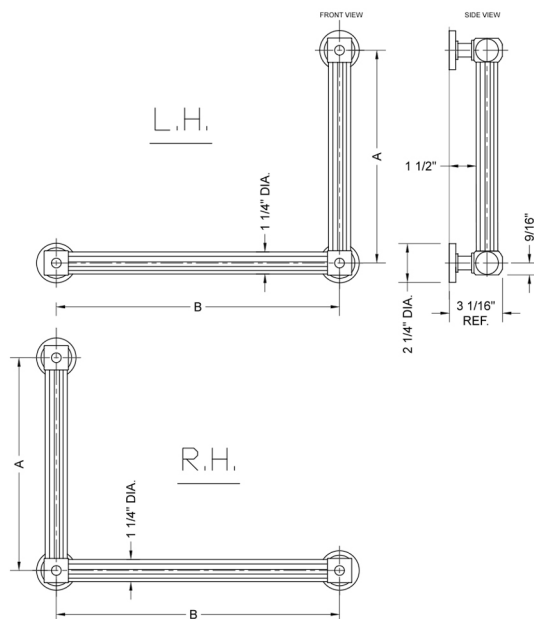

## G71 12H x 32W 90° Left Hand Grab Bar

Model #: G71-12H-32W-LH-

### FEATURES:

- Structurally engineered 90° angle
- ADA compliant when properly installed
- Horizontal section can be used as towel bar
- Style options to complement all collections
- Optional handshower sliders can be added to either bar only upon initial order
- All grab bars can be custom sized. Contact JACLO for pricing & availability
- Grab bars over 32" require middle post
- Grab bars 24" or longer are NOT AVAILABLE in PG or SG. For large quantity orders, please contact [hospitality@jaclo.com](mailto:hospitality@jaclo.com)

### SPECIFICATION DRAWING:

BRASS LUXURY GRAB BAR			
PART. #	DESCRIPTION	A H	B W
G71-12H-12W	CENTER TO CENTER	12"	12"
G71-12H-16W	CENTER TO CENTER	12"	16"
G71-12H-24W	CENTER TO CENTER	12"	24"
G71-12H-32W	CENTER TO CENTER	12"	32"
G71-16H-12W	CENTER TO CENTER	16"	12"
G71-16H-16W	CENTER TO CENTER	16"	16"
G71-16H-24W	CENTER TO CENTER	16"	24"
G71-16H-32W	CENTER TO CENTER	16"	32"
G71-24H-12W	CENTER TO CENTER	24"	12"
G71-24H-16W	CENTER TO CENTER	24"	16"
G71-24H-24W	CENTER TO CENTER	24"	24"
G71-24H-32W	CENTER TO CENTER	24"	32"
G71-32H-12W	CENTER TO CENTER	32"	12"
G71-32H-16W	CENTER TO CENTER	32"	16"
G71-32H-24W	CENTER TO CENTER	32"	24"
G71-32H-32W	CENTER TO CENTER	32"	32"