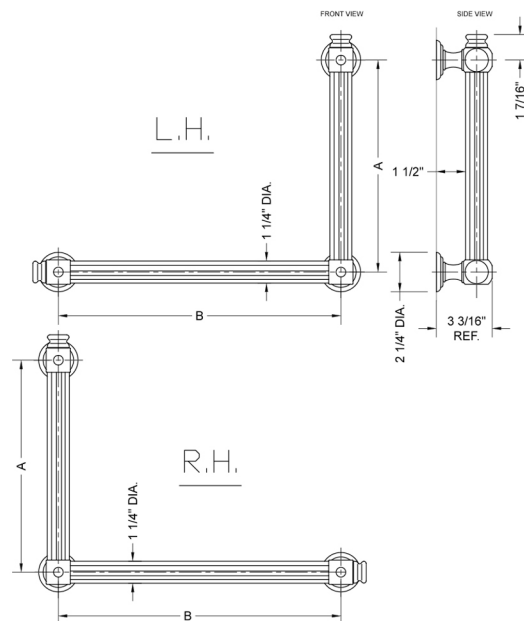

G61 12H x 32W 90° Left Hand Grab Bar

Model #: G61-12H-32W-LH-

FEATURES:

- Structurally engineered 90° angle
- ADA compliant when properly installed
- Horizontal section can be used as towel bar
- Style options to complement all collections
- Optional handshower sliders can be added to either bar only upon initial order
- All grab bars can be custom sized. Contact JACLO for pricing & availability
- Grab bars over 32" require middle post
- Grab bars 24" or longer are NOT AVAILABLE in PG or SG. For large quantity orders, please contact hospitality@jaclo.com

SPECIFICATION DRAWING:

BRASS LUXURY GRAB BAR			
PART. #	DESCRIPTION	A H	B W
G61-12H-12W	CENTER TO CENTER	12"	12"
G61-12H-16W	CENTER TO CENTER	12"	16"
G61-12H-24W	CENTER TO CENTER	12"	24"
G61-12H-32W	CENTER TO CENTER	12"	32"
G61-16H-12W	CENTER TO CENTER	16"	12"
G61-16H-16W	CENTER TO CENTER	16"	16"
G61-16H-24W	CENTER TO CENTER	16"	24"
G61-16H-32W	CENTER TO CENTER	16"	32"
G61-24H-12W	CENTER TO CENTER	24"	12"
G61-24H-16W	CENTER TO CENTER	24"	16"
G61-24H-24W	CENTER TO CENTER	24"	24"
G61-24H-32W	CENTER TO CENTER	24"	32"
G61-32H-12W	CENTER TO CENTER	32"	12"
G61-32H-16W	CENTER TO CENTER	32"	16"
G61-32H-24W	CENTER TO CENTER	32"	24"
G61-32H-32W	CENTER TO CENTER	32"	32"