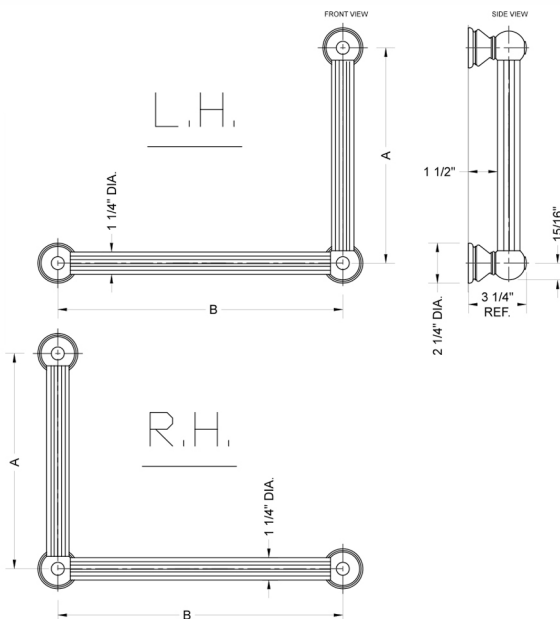

G33 12H x 32W 90° Left Hand Grab Bar

Model #: G33-12H-32W-LH-

FEATURES:

- Structurally engineered 90° angle
- ADA compliant when properly installed
- Horizontal section can be used as towel bar
- Style options to complement all collections
- Optional handshower sliders can be added to either bar only upon initial order
- All grab bars can be custom sized. Contact JACLO for pricing & availability
- Grab bars over 32" require middle post
- Grab bars 24" or longer are NOT AVAILABLE in PG or SG. For large quantity orders, please contact hospitality@jaclo.com

SPECIFICATION DRAWING:

| BRASS LUXURY GRAB BAR | | | |
|-----------------------|------------------|--------|--------|
| PART. # | DESCRIPTION | A H | B W |
| G33-12H-12W | CENTER TO CENTER | 12" | 12" |
| G33-12H-16W | CENTER TO CENTER | 12" | 16" |
| G33-12H-24W | CENTER TO CENTER | 12" | 24" |
| G33-12H-32W | CENTER TO CENTER | 12" | 32" |
| | | | |
| G33-16H-12W | CENTER TO CENTER | 16" | 12" |
| G33-16H-16W | CENTER TO CENTER | 16" | 16" |
| G33-16H-24W | CENTER TO CENTER | 16" | 24" |
| G33-16H-32W | CENTER TO CENTER | 16" | 32" |
| | | | |
| G33-24H-12W | CENTER TO CENTER | 24" | 12" |
| G33-24H-16W | CENTER TO CENTER | 24" | 16" |
| G33-24H-24W | CENTER TO CENTER | 24" | 24" |
| G33-24H-32W | CENTER TO CENTER | 24" | 32" |
| | | | |
| G33-32H-12W | CENTER TO CENTER | 32" | 12" |
| G33-32H-16W | CENTER TO CENTER | 32" | 16" |
| G33-32H-24W | CENTER TO CENTER | 32" | 24" |
| G33-32H-32W | CENTER TO CENTER | 32" | 32" |