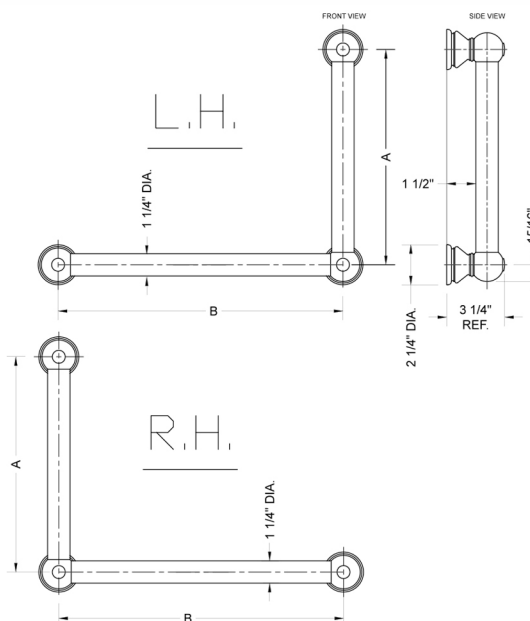

## G30 12H x 32W 90° Left Hand Grab Bar

**Model #: G30-12H-32W-LH-**

### FEATURES:

- Structurally engineered 90° angle
- ADA compliant when properly installed
- Horizontal section can be used as towel bar
- Style options to complement all collections
- Optional handshower sliders can be added to either bar only upon initial order
- All grab bars can be custom sized. Contact JACLO for pricing & availability
- Grab bars over 32" require middle post
- Grab bars 24" or longer are NOT AVAILABLE in PG or SG. For large quantity orders, please contact [hospitality@jaclo.com](mailto:hospitality@jaclo.com)

### SPECIFICATION DRAWING:

BRASS LUXURY GRAB BAR			
PART. #	DESCRIPTION	A H	B W
G30-12H-12W	CENTER TO CENTER	12"	12"
G30-12H-16W	CENTER TO CENTER	12"	16"
G30-12H-24W	CENTER TO CENTER	12"	24"
G30-12H-32W	CENTER TO CENTER	12"	32"
G30-16H-12W	CENTER TO CENTER	16"	12"
G30-16H-16W	CENTER TO CENTER	16"	16"
G30-16H-24W	CENTER TO CENTER	16"	24"
G30-16H-32W	CENTER TO CENTER	16"	32"
G30-24H-12W	CENTER TO CENTER	24"	12"
G30-24H-16W	CENTER TO CENTER	24"	16"
G30-24H-24W	CENTER TO CENTER	24"	24"
G30-24H-32W	CENTER TO CENTER	24"	32"
G30-32H-12W	CENTER TO CENTER	32"	12"
G30-32H-16W	CENTER TO CENTER	32"	16"
G30-32H-24W	CENTER TO CENTER	32"	24"
G30-32H-32W	CENTER TO CENTER	32"	32"