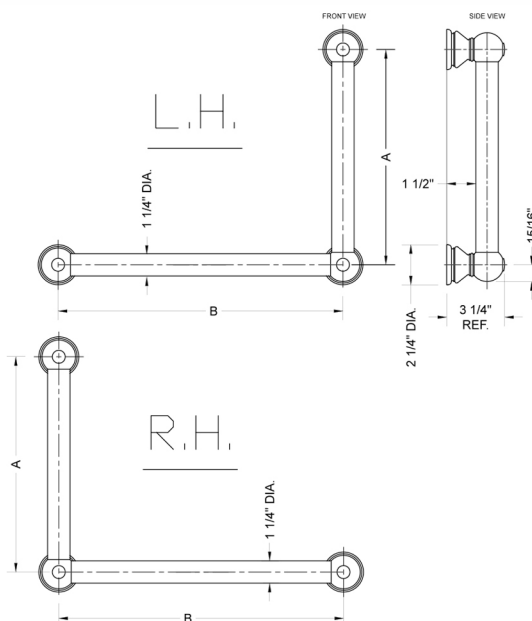

G30 12H x 24W 90° Right Hand Grab Bar

Model #: **G30-12H-24W-RH-**

FEATURES:

- Structurally engineered 90° angle
- ADA compliant when properly installed
- Horizontal section can be used as towel bar
- Style options to complement all collections
- Optional handshower sliders can be added to either bar only upon initial order
- All grab bars can be custom sized. Contact JACLO for pricing & availability
- Grab bars over 32" require middle post
- Grab bars 24" or longer are NOT AVAILABLE in PG or SG. For large quantity orders, please contact hospitality@jaclo.com

SPECIFICATION DRAWING:

BRASS LUXURY GRAB BAR			
PART. #	DESCRIPTION	A H	B W
G30-12H-12W	CENTER TO CENTER	12"	12"
G30-12H-16W	CENTER TO CENTER	12"	16"
G30-12H-24W	CENTER TO CENTER	12"	24"
G30-12H-32W	CENTER TO CENTER	12"	32"
G30-16H-12W	CENTER TO CENTER	16"	12"
G30-16H-16W	CENTER TO CENTER	16"	16"
G30-16H-24W	CENTER TO CENTER	16"	24"
G30-16H-32W	CENTER TO CENTER	16"	32"
G30-24H-12W	CENTER TO CENTER	24"	12"
G30-24H-16W	CENTER TO CENTER	24"	16"
G30-24H-24W	CENTER TO CENTER	24"	24"
G30-24H-32W	CENTER TO CENTER	24"	32"
G30-32H-12W	CENTER TO CENTER	32"	12"
G30-32H-16W	CENTER TO CENTER	32"	16"
G30-32H-24W	CENTER TO CENTER	32"	24"
G30-32H-32W	CENTER TO CENTER	32"	32"