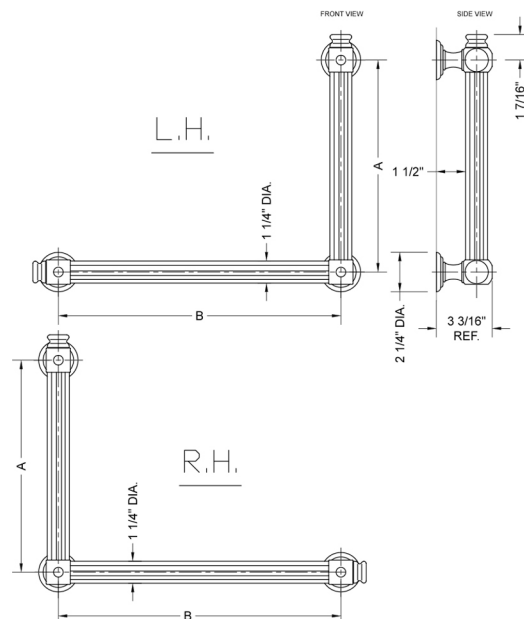

G61 12H x 24W 90° Right Hand Grab Bar

Model #: G61-12H-24W-RH-

FEATURES:

- Structurally engineered 90° angle
- ADA compliant when properly installed
- Horizontal section can be used as towel bar
- Style options to complement all collections
- Optional handshower sliders can be added to either bar only upon initial order
- All grab bars can be custom sized. Contact JACLO for pricing & availability
- Grab bars over 32" require middle post
- Grab bars 24" or longer are NOT AVAILABLE in PG or SG. For large quantity orders, please contact hospitality@jaclo.com

SPECIFICATION DRAWING:

BRASS LUXURY GRAB BAR			
PART. #	DESCRIPTION	A H	B W
G61-12H-12W	CENTER TO CENTER	12"	12"
G61-12H-16W	CENTER TO CENTER	12"	16"
G61-12H-24W	CENTER TO CENTER	12"	24"
G61-12H-32W	CENTER TO CENTER	12"	32"
G61-16H-12W	CENTER TO CENTER	16"	12"
G61-16H-16W	CENTER TO CENTER	16"	16"
G61-16H-24W	CENTER TO CENTER	16"	24"
G61-16H-32W	CENTER TO CENTER	16"	32"
G61-24H-12W	CENTER TO CENTER	24"	12"
G61-24H-16W	CENTER TO CENTER	24"	16"
G61-24H-24W	CENTER TO CENTER	24"	24"
G61-24H-32W	CENTER TO CENTER	24"	32"
G61-32H-12W	CENTER TO CENTER	32"	12"
G61-32H-16W	CENTER TO CENTER	32"	16"
G61-32H-24W	CENTER TO CENTER	32"	24"
G61-32H-32W	CENTER TO CENTER	32"	32"