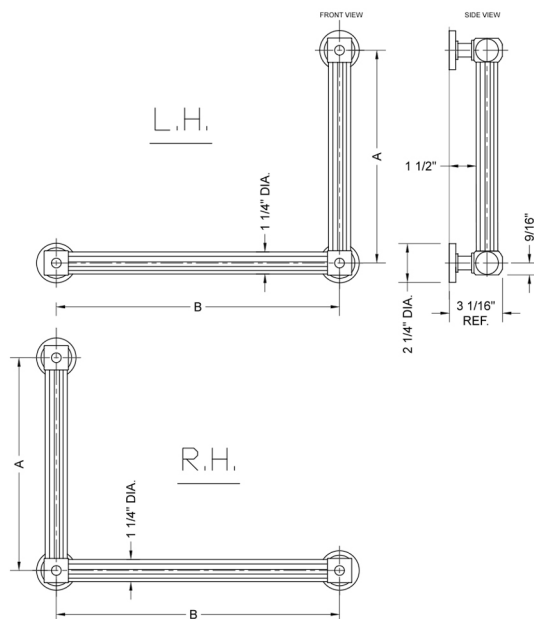

G71 12H x 24W 90° Right Hand Grab Bar

Model #: G71-12H-24W-RH-

FEATURES:

- Structurally engineered 90° angle
- ADA compliant when properly installed
- Horizontal section can be used as towel bar
- Style options to complement all collections
- Optional handshower sliders can be added to either bar only upon initial order
- All grab bars can be custom sized. Contact JACLO for pricing & availability
- Grab bars over 32" require middle post
- Grab bars 24" or longer are NOT AVAILABLE in PG or SG. For large quantity orders, please contact hospitality@jaclo.com

SPECIFICATION DRAWING:

| BRASS LUXURY GRAB BAR | | | |
|-----------------------|------------------|--------|--------|
| PART. # | DESCRIPTION | A H | B W |
| G71-12H-12W | CENTER TO CENTER | 12" | 12" |
| G71-12H-16W | CENTER TO CENTER | 12" | 16" |
| G71-12H-24W | CENTER TO CENTER | 12" | 24" |
| G71-12H-32W | CENTER TO CENTER | 12" | 32" |
| | | | |
| G71-16H-12W | CENTER TO CENTER | 16" | 12" |
| G71-16H-16W | CENTER TO CENTER | 16" | 16" |
| G71-16H-24W | CENTER TO CENTER | 16" | 24" |
| G71-16H-32W | CENTER TO CENTER | 16" | 32" |
| | | | |
| G71-24H-12W | CENTER TO CENTER | 24" | 12" |
| G71-24H-16W | CENTER TO CENTER | 24" | 16" |
| G71-24H-24W | CENTER TO CENTER | 24" | 24" |
| G71-24H-32W | CENTER TO CENTER | 24" | 32" |
| | | | |
| G71-32H-12W | CENTER TO CENTER | 32" | 12" |
| G71-32H-16W | CENTER TO CENTER | 32" | 16" |
| G71-32H-24W | CENTER TO CENTER | 32" | 24" |
| G71-32H-32W | CENTER TO CENTER | 32" | 32" |