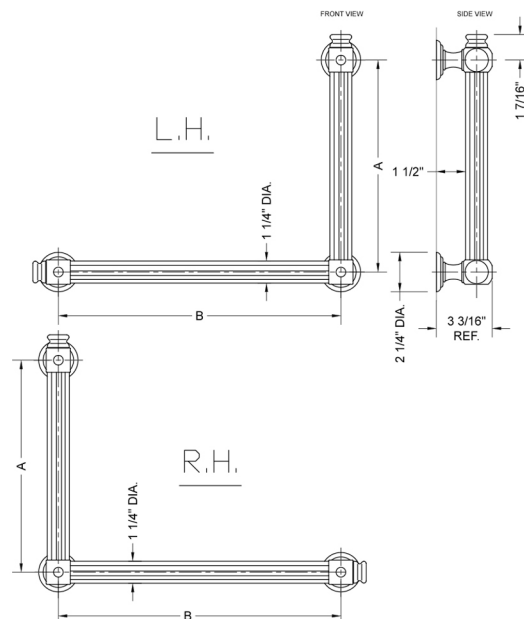

G61 12H x 16W 90° Left Hand Grab Bar

Model #: G61-12H-16W-LH-

FEATURES:

- Structurally engineered 90° angle
- ADA compliant when properly installed
- Horizontal section can be used as towel bar
- Style options to complement all collections
- Optional handshower sliders can be added to either bar only upon initial order
- All grab bars can be custom sized. Contact JACLO for pricing & availability
- Grab bars over 32" require middle post
- Grab bars 24" or longer are NOT AVAILABLE in PG or SG. For large quantity orders, please contact hospitality@jaclo.com

SPECIFICATION DRAWING:

BRASS LUXURY GRAB BAR			
PART. #	DESCRIPTION	A H	B W
G61-12H-12W	CENTER TO CENTER	12"	12"
G61-12H-16W	CENTER TO CENTER	12"	16"
G61-12H-24W	CENTER TO CENTER	12"	24"
G61-12H-32W	CENTER TO CENTER	12"	32"
G61-16H-12W	CENTER TO CENTER	16"	12"
G61-16H-16W	CENTER TO CENTER	16"	16"
G61-16H-24W	CENTER TO CENTER	16"	24"
G61-16H-32W	CENTER TO CENTER	16"	32"
G61-24H-12W	CENTER TO CENTER	24"	12"
G61-24H-16W	CENTER TO CENTER	24"	16"
G61-24H-24W	CENTER TO CENTER	24"	24"
G61-24H-32W	CENTER TO CENTER	24"	32"
G61-32H-12W	CENTER TO CENTER	32"	12"
G61-32H-16W	CENTER TO CENTER	32"	16"
G61-32H-24W	CENTER TO CENTER	32"	24"
G61-32H-32W	CENTER TO CENTER	32"	32"