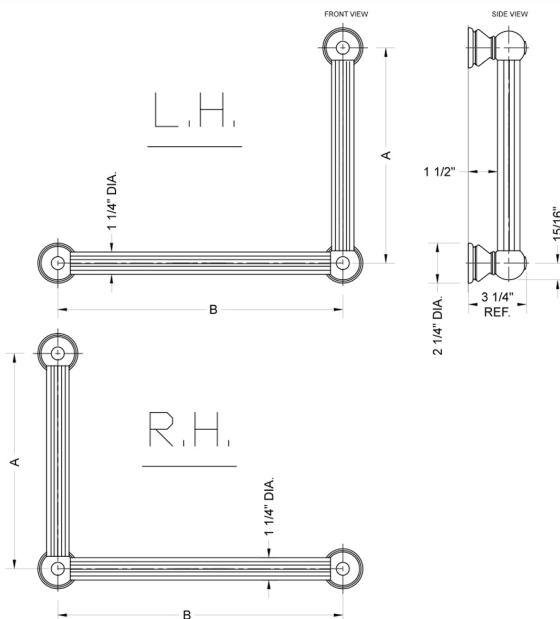

## G33 12H x 16W 90° Left Hand Grab Bar

Model #: **G33-12H-16W-LH-**

### FEATURES:

- Structurally engineered 90° angle
- ADA compliant when properly installed
- Horizontal section can be used as towel bar
- Style options to complement all collections
- Optional handshower sliders can be added to either bar only upon initial order
- All grab bars can be custom sized. Contact JACLO for pricing & availability
- Grab bars over 32" require middle post
- Grab bars 24" or longer are NOT AVAILABLE in PG or SG. For large quantity orders, please contact [hospitality@jaclo.com](mailto:hospitality@jaclo.com)

### SPECIFICATION DRAWING:

BRASS LUXURY GRAB BAR			
PART. #	DESCRIPTION	A H	B W
G33-12H-12W	CENTER TO CENTER	12"	12"
G33-12H-16W	CENTER TO CENTER	12"	16"
G33-12H-24W	CENTER TO CENTER	12"	24"
G33-12H-32W	CENTER TO CENTER	12"	32"
G33-16H-12W	CENTER TO CENTER	16"	12"
G33-16H-16W	CENTER TO CENTER	16"	16"
G33-16H-24W	CENTER TO CENTER	16"	24"
G33-16H-32W	CENTER TO CENTER	16"	32"
G33-24H-12W	CENTER TO CENTER	24"	12"
G33-24H-16W	CENTER TO CENTER	24"	16"
G33-24H-24W	CENTER TO CENTER	24"	24"
G33-24H-32W	CENTER TO CENTER	24"	32"
G33-32H-12W	CENTER TO CENTER	32"	12"
G33-32H-16W	CENTER TO CENTER	32"	16"
G33-32H-24W	CENTER TO CENTER	32"	24"
G33-32H-32W	CENTER TO CENTER	32"	32"