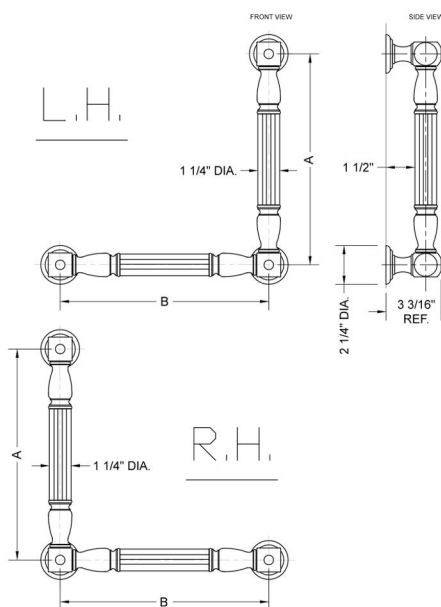

## G21 12H x 16W 90° Left Hand Grab Bar

**Model #: G21-12H-16W-LH-**

### FEATURES:

- Structurally engineered 90° angle
- ADA compliant when properly installed
- Horizontal section can be used as towel bar
- Style options to complement all collections
- Optional handshower sliders can be added to either bar only upon initial order
- All grab bars can be custom sized. Contact JACLO for pricing & availability
- Grab bars over 32" require middle post
- Grab bars 24" or longer are NOT AVAILABLE in PG or SG. For large quantity orders, please contact [hospitality@jaclo.com](mailto:hospitality@jaclo.com)

### SPECIFICATION DRAWING:

BRASS LUXURY GRAB BAR			
PART. #	DESCRIPTION	A H	B W
G21-12H-12W	CENTER TO CENTER	12"	12"
G21-12H-16W	CENTER TO CENTER	12"	16"
G21-12H-24W	CENTER TO CENTER	12"	24"
G21-12H-32W	CENTER TO CENTER	12"	32"
G21-16H-12W	CENTER TO CENTER	16"	12"
G21-16H-16W	CENTER TO CENTER	16"	16"
G21-16H-24W	CENTER TO CENTER	16"	24"
G21-16H-32W	CENTER TO CENTER	16"	32"
G21-24H-12W	CENTER TO CENTER	24"	12"
G21-24H-16W	CENTER TO CENTER	24"	16"
G21-24H-24W	CENTER TO CENTER	24"	24"
G21-24H-32W	CENTER TO CENTER	24"	32"
G21-32H-12W	CENTER TO CENTER	32"	12"
G21-32H-16W	CENTER TO CENTER	32"	16"
G21-32H-24W	CENTER TO CENTER	32"	24"
G21-32H-32W	CENTER TO CENTER	32"	32"