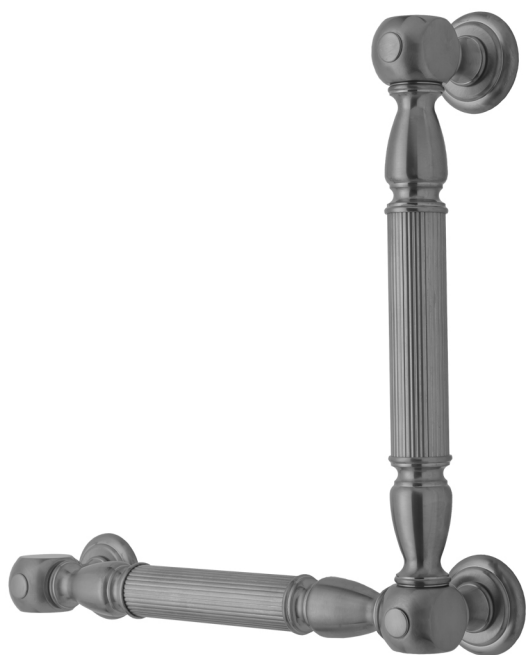

## G21 12H x 12W 90° Grab Bar

Model #: **G21-12H-12W-**

### FEATURES:

- Structurally engineered 90° angle
- ADA compliant when properly installed
- Horizontal section can be used as towel bar
- Style options to complement all collections
- Optional handshower sliders can be added to either bar only upon initial order
- All grab bars can be custom sized. Contact JACLO for pricing & availability
- Grab bars over 32" require middle post
- Grab bars 24" or longer are NOT AVAILABLE in PG or SG. For large quantity orders, please contact [hospitality@jaclo.com](mailto:hospitality@jaclo.com)

### SPECIFICATION DRAWING:

BRASS LUXURY GRAB BAR			
PART. #	DESCRIPTION	A H	B W
G21-12H-12W	CENTER TO CENTER	12"	12"
G21-12H-16W	CENTER TO CENTER	12"	16"
G21-12H-24W	CENTER TO CENTER	12"	24"
G21-12H-32W	CENTER TO CENTER	12"	32"
G21-16H-12W	CENTER TO CENTER	16"	12"
G21-16H-16W	CENTER TO CENTER	16"	16"
G21-16H-24W	CENTER TO CENTER	16"	24"
G21-16H-32W	CENTER TO CENTER	16"	32"
G21-24H-12W	CENTER TO CENTER	24"	12"
G21-24H-16W	CENTER TO CENTER	24"	16"
G21-24H-24W	CENTER TO CENTER	24"	24"
G21-24H-32W	CENTER TO CENTER	24"	32"
G21-32H-12W	CENTER TO CENTER	32"	12"
G21-32H-16W	CENTER TO CENTER	32"	16"
G21-32H-24W	CENTER TO CENTER	32"	24"
G21-32H-32W	CENTER TO CENTER	32"	32"