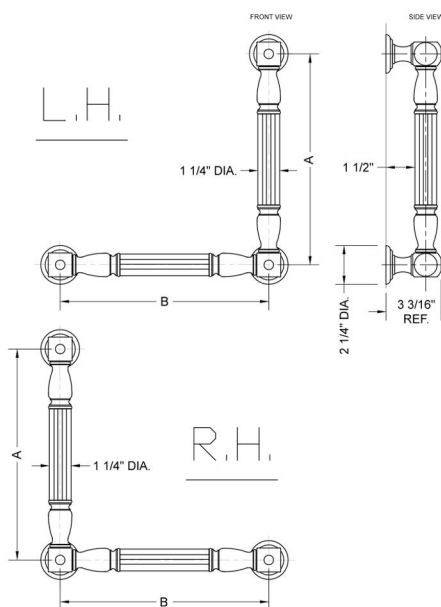

## G21 12H x 12W 90° Grab Bar

Model #: **G21-12H-12W-**

### FEATURES:

- Structurally engineered 90° angle
- ADA compliant when properly installed
- Horizontal section can be used as towel bar
- Style options to complement all collections
- Optional handshower sliders can be added to either bar only upon initial order
- All grab bars can be custom sized. Contact JACLO for pricing & availability
- Grab bars over 32" require middle post
- Grab bars 24" or longer are NOT AVAILABLE in PG or SG. For large quantity orders, please contact [hospitality@jaclo.com](mailto:hospitality@jaclo.com)

### SPECIFICATION DRAWING:

BRASS LUXURY GRAB BAR			
PART. #	DESCRIPTION	A H	B W
G21-12H-12W	CENTER TO CENTER	12"	12"
G21-12H-16W	CENTER TO CENTER	12"	16"
G21-12H-24W	CENTER TO CENTER	12"	24"
G21-12H-32W	CENTER TO CENTER	12"	32"
G21-16H-12W	CENTER TO CENTER	16"	12"
G21-16H-16W	CENTER TO CENTER	16"	16"
G21-16H-24W	CENTER TO CENTER	16"	24"
G21-16H-32W	CENTER TO CENTER	16"	32"
G21-24H-12W	CENTER TO CENTER	24"	12"
G21-24H-16W	CENTER TO CENTER	24"	16"
G21-24H-24W	CENTER TO CENTER	24"	24"
G21-24H-32W	CENTER TO CENTER	24"	32"
G21-32H-12W	CENTER TO CENTER	32"	12"
G21-32H-16W	CENTER TO CENTER	32"	16"
G21-32H-24W	CENTER TO CENTER	32"	24"
G21-32H-32W	CENTER TO CENTER	32"	32"