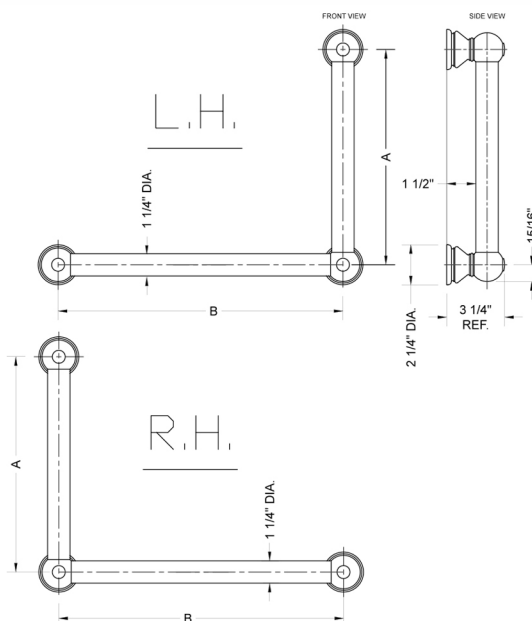

## G30 12H x 12W 90° Grab Bar

Model #: G30-12H-12W-

### FEATURES:

- Structurally engineered 90° angle
- ADA compliant when properly installed
- Horizontal section can be used as towel bar
- Style options to complement all collections
- Optional handshower sliders can be added to either bar only upon initial order
- All grab bars can be custom sized. Contact JACLO for pricing & availability
- Grab bars over 32" require middle post
- Grab bars 24" or longer are NOT AVAILABLE in PG or SG. For large quantity orders, please contact [hospitality@jaclo.com](mailto:hospitality@jaclo.com)

### SPECIFICATION DRAWING:

BRASS LUXURY GRAB BAR			
PART. #	DESCRIPTION	A H	B W
G30-12H-12W	CENTER TO CENTER	12"	12"
G30-12H-16W	CENTER TO CENTER	12"	16"
G30-12H-24W	CENTER TO CENTER	12"	24"
G30-12H-32W	CENTER TO CENTER	12"	32"
G30-16H-12W	CENTER TO CENTER	16"	12"
G30-16H-16W	CENTER TO CENTER	16"	16"
G30-16H-24W	CENTER TO CENTER	16"	24"
G30-16H-32W	CENTER TO CENTER	16"	32"
G30-24H-12W	CENTER TO CENTER	24"	12"
G30-24H-16W	CENTER TO CENTER	24"	16"
G30-24H-24W	CENTER TO CENTER	24"	24"
G30-24H-32W	CENTER TO CENTER	24"	32"
G30-32H-12W	CENTER TO CENTER	32"	12"
G30-32H-16W	CENTER TO CENTER	32"	16"
G30-32H-24W	CENTER TO CENTER	32"	24"
G30-32H-32W	CENTER TO CENTER	32"	32"