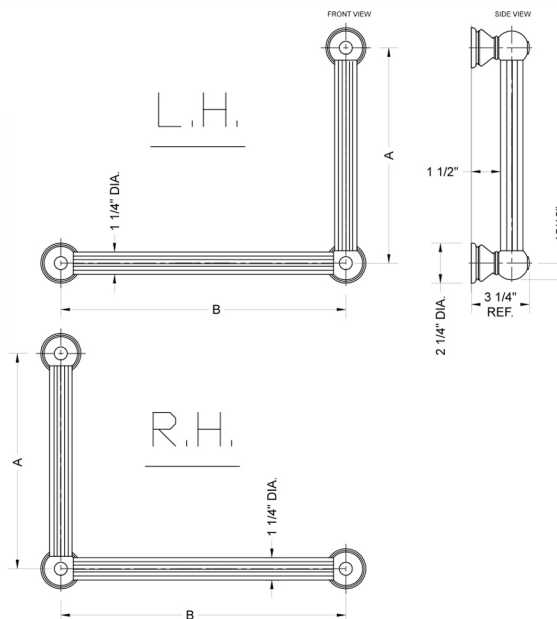

G33 12H x 12W 90° Grab Bar

Model #: **G33-12H-12W-**

FEATURES:

- Structurally engineered 90° angle
- ADA compliant when properly installed
- Horizontal section can be used as towel bar
- Style options to complement all collections
- Optional handshower sliders can be added to either bar only upon initial order
- All grab bars can be custom sized. Contact JACLO for pricing & availability
- Grab bars over 32" require middle post
- Grab bars 24" or longer are NOT AVAILABLE in PG or SG. For large quantity orders, please contact hospitality@jaclo.com

SPECIFICATION DRAWING:

BRASS LUXURY GRAB BAR			
PART. #	DESCRIPTION	A H	B W
G33-12H-12W	CENTER TO CENTER	12"	12"
G33-12H-16W	CENTER TO CENTER	12"	16"
G33-12H-24W	CENTER TO CENTER	12"	24"
G33-12H-32W	CENTER TO CENTER	12"	32"
G33-16H-12W	CENTER TO CENTER	16"	12"
G33-16H-16W	CENTER TO CENTER	16"	16"
G33-16H-24W	CENTER TO CENTER	16"	24"
G33-16H-32W	CENTER TO CENTER	16"	32"
G33-24H-12W	CENTER TO CENTER	24"	12"
G33-24H-16W	CENTER TO CENTER	24"	16"
G33-24H-24W	CENTER TO CENTER	24"	24"
G33-24H-32W	CENTER TO CENTER	24"	32"
G33-32H-12W	CENTER TO CENTER	32"	12"
G33-32H-16W	CENTER TO CENTER	32"	16"
G33-32H-24W	CENTER TO CENTER	32"	24"
G33-32H-32W	CENTER TO CENTER	32"	32"