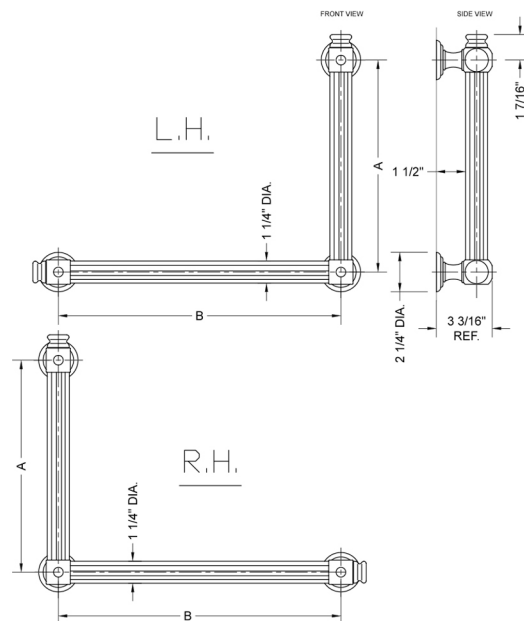

## G61 12H x 12W 90° Grab Bar

Model #: G61-12H-12W-

### FEATURES:

- Structurally engineered 90° angle
- ADA compliant when properly installed
- Horizontal section can be used as towel bar
- Style options to complement all collections
- Optional handshower sliders can be added to either bar only upon initial order
- All grab bars can be custom sized. Contact JACLO for pricing & availability
- Grab bars over 32" require middle post
- Grab bars 24" or longer are NOT AVAILABLE in PG or SG. For large quantity orders, please contact [hospitality@jaclo.com](mailto:hospitality@jaclo.com)

### SPECIFICATION DRAWING:

BRASS LUXURY GRAB BAR			
PART. #	DESCRIPTION	A H	B W
G61-12H-12W	CENTER TO CENTER	12"	12"
G61-12H-16W	CENTER TO CENTER	12"	16"
G61-12H-24W	CENTER TO CENTER	12"	24"
G61-12H-32W	CENTER TO CENTER	12"	32"
G61-16H-12W	CENTER TO CENTER	16"	12"
G61-16H-16W	CENTER TO CENTER	16"	16"
G61-16H-24W	CENTER TO CENTER	16"	24"
G61-16H-32W	CENTER TO CENTER	16"	32"
G61-24H-12W	CENTER TO CENTER	24"	12"
G61-24H-16W	CENTER TO CENTER	24"	16"
G61-24H-24W	CENTER TO CENTER	24"	24"
G61-24H-32W	CENTER TO CENTER	24"	32"
G61-32H-12W	CENTER TO CENTER	32"	12"
G61-32H-16W	CENTER TO CENTER	32"	16"
G61-32H-24W	CENTER TO CENTER	32"	24"
G61-32H-32W	CENTER TO CENTER	32"	32"