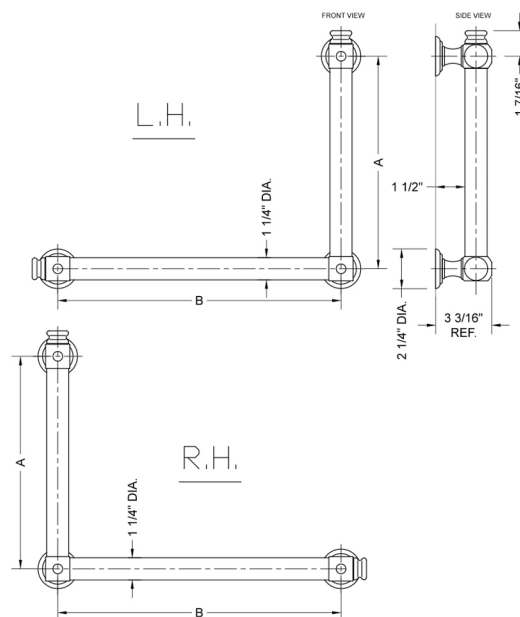

G60 12H x 12W 90° Grab Bar

Model #: G60-12H-12W-

FEATURES:

- Structurally engineered 90° angle
- ADA compliant when properly installed
- Horizontal section can be used as towel bar
- Style options to complement all collections
- Optional handshower sliders can be added to either bar only upon initial order
- All grab bars can be custom sized. Contact JACLO for pricing & availability
- Grab bars over 32" require middle post
- Grab bars 24" or longer are NOT AVAILABLE in PG or SG. For large quantity orders, please contact hospitality@jaclo.com

SPECIFICATION DRAWING:

BRASS LUXURY GRAB BAR			
PART. #	DESCRIPTION	A H	B W
G60-12H-12W	CENTER TO CENTER	12"	12"
G60-12H-16W	CENTER TO CENTER	12"	16"
G60-12H-24W	CENTER TO CENTER	12"	24"
G60-12H-32W	CENTER TO CENTER	12"	32"
G60-16H-12W	CENTER TO CENTER	16"	12"
G60-16H-16W	CENTER TO CENTER	16"	16"
G60-16H-24W	CENTER TO CENTER	16"	24"
G60-16H-32W	CENTER TO CENTER	16"	32"
G60-24H-12W	CENTER TO CENTER	24"	12"
G60-24H-16W	CENTER TO CENTER	24"	16"
G60-24H-24W	CENTER TO CENTER	24"	24"
G60-24H-32W	CENTER TO CENTER	24"	32"
G60-32H-12W	CENTER TO CENTER	32"	12"
G60-32H-16W	CENTER TO CENTER	32"	16"
G60-32H-24W	CENTER TO CENTER	32"	24"
G60-32H-32W	CENTER TO CENTER	32"	32"