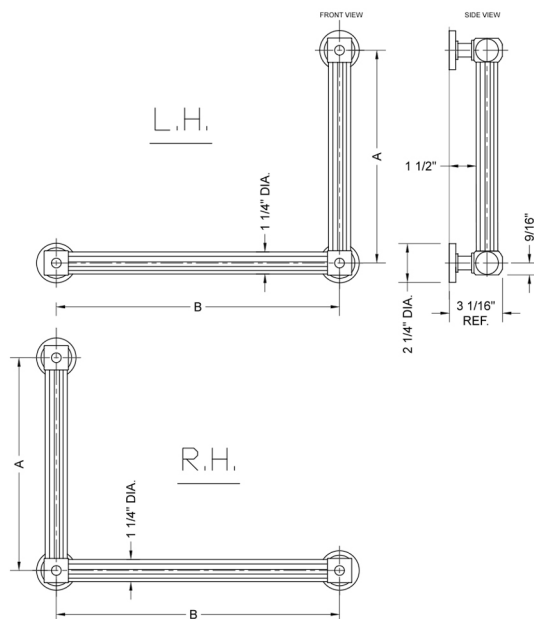

G71 12" x 12" 90° Grab Bar

Model #: G71-12H-12W-

FEATURES:

- Structurally engineered 90° angle
- ADA compliant when properly installed
- Horizontal section can be used as towel bar
- Style options to complement all collections
- Optional handshower sliders can be added to either bar only upon initial order
- All grab bars can be custom sized. Contact JACLO for pricing & availability
- Grab bars over 32" require middle post
- Grab bars 24" or longer are NOT AVAILABLE in PG or SG. For large quantity orders, please contact hospitality@jaclo.com

SPECIFICATION DRAWING:

BRASS LUXURY GRAB BAR			
PART. #	DESCRIPTION	A H	B W
G71-12H-12W	CENTER TO CENTER	12"	12"
G71-12H-16W	CENTER TO CENTER	12"	16"
G71-12H-24W	CENTER TO CENTER	12"	24"
G71-12H-32W	CENTER TO CENTER	12"	32"
G71-16H-12W	CENTER TO CENTER	16"	12"
G71-16H-16W	CENTER TO CENTER	16"	16"
G71-16H-24W	CENTER TO CENTER	16"	24"
G71-16H-32W	CENTER TO CENTER	16"	32"
G71-24H-12W	CENTER TO CENTER	24"	12"
G71-24H-16W	CENTER TO CENTER	24"	16"
G71-24H-24W	CENTER TO CENTER	24"	24"
G71-24H-32W	CENTER TO CENTER	24"	32"
G71-32H-12W	CENTER TO CENTER	32"	12"
G71-32H-16W	CENTER TO CENTER	32"	16"
G71-32H-24W	CENTER TO CENTER	32"	24"
G71-32H-32W	CENTER TO CENTER	32"	32"