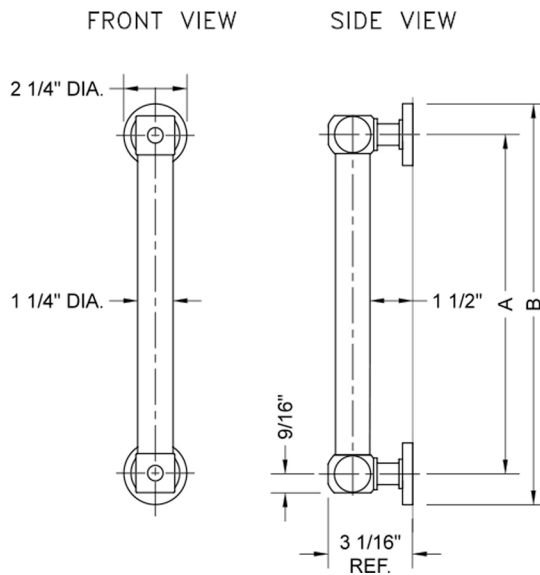

G70 60" Straight Grab Bar

Model #: G70-60-

FEATURES:

- Grab bars are ADA compliant when installed properly
- All brass construction, fully polished & plated
- Style options to complement all collections
- Optional handshower sliders and toilet paper/washcloth holders can be added only upon initial order
- *NOTE: GRAB BARS OVER 32" REQUIRE A MIDDLE POST
- All grab bars can be custom sized. Contact JACLO for pricing & availability
- Grab bars 24" or longer are NOT AVAILABLE in PG or SG. For large quantity orders, please contact hospitality@jaclo.com

SPECIFICATION DRAWING:

BRASS LUXURY GRAB BARS			
PART. #	DESCRIPTION	A	B
G70-12-XX	12" GRAB BAR	12"	14 1/4"
G70-16-XX	16" GRAB BAR	16"	18 1/4"
G70-18-XX	18" GRAB BAR	18"	20 1/4"
G70-24-XX	24" GRAB BAR	24"	26 1/4"
G70-32-XX	32" GRAB BAR	32"	34 1/4"
<i>*NOTE: GRAB BARS OVER 32" REQUIRE A MIDDLE POST</i>			
G70-36-XX	36" GRAB BAR	36"	38 1/4"
G70-42-XX	42" GRAB BAR	42"	44 1/4"
G70-48-XX	48" GRAB BAR	48"	50 1/4"
G70-60-XX	60" GRAB BAR	60"	62 1/4"