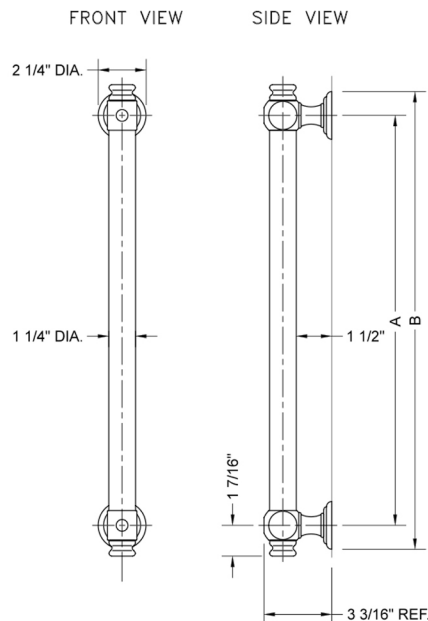

## 60" G60 Straight Grab Bar

Model #: G60-60-

### FEATURES:

- Grab bars are ADA compliant when installed properly
- All brass construction, fully polished & plated
- Style options to complement all collections
- Optional handshower sliders and toilet paper/washcloth holders can be added only upon initial order
- \*NOTE: GRAB BARS OVER 32" REQUIRE A MIDDLE POST
- All grab bars can be custom sized. Contact JACLO for pricing & availability
- Grab bars 24" or longer are NOT AVAILABLE in PG or SG. For large quantity orders, please contact [hospitality@jaclo.com](mailto:hospitality@jaclo.com)

### SPECIFICATION DRAWING:

BRASS LUXURY GRAB BAR			
PART. #	DESCRIPTION	A	B
G60-12-XX	12" CENTER TO CENTER	12"	14 1/4"
G60-16-XX	16" CENTER TO CENTER	16"	18 1/4"
G60-18-XX	18" CENTER TO CENTER	18"	20 1/4"
G60-24-XX	24" CENTER TO CENTER	24"	24 1/4"
G60-32-XX	32" CENTER TO CENTER	32"	34 1/4"
*NOTE: GRAB BARS OVER 32" REQUIRE A MIDDLE POST			
G60-36-XX	36" CENTER TO CENTER	36"	38 1/4"
G60-42-XX	42" CENTER TO CENTER	42"	44 1/4"
G60-48-XX	48" CENTER TO CENTER	48"	50 1/4"
G60-60-XX	60" CENTER TO CENTER	60"	62 1/4"