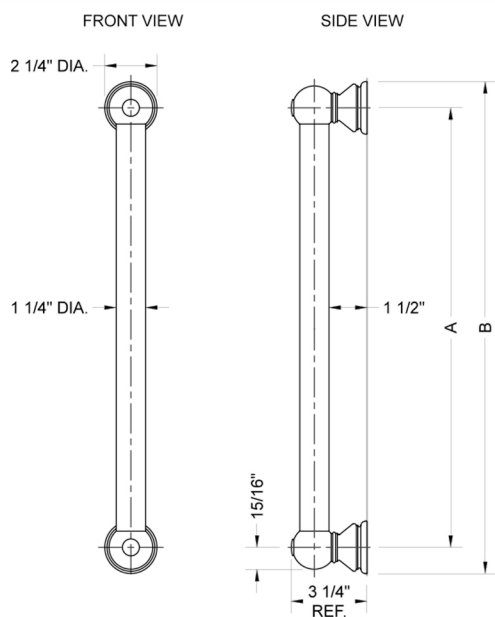

## 60" G30 Straight Grab Bar

Model #: G30-60-

### FEATURES:

- Grab bars are ADA compliant when installed properly
- All brass construction, fully polished & plated
- Style options to complement all collections
- Optional handshower sliders and toilet paper/washcloth holders can be added only upon initial order
- \*NOTE: GRAB BARS OVER 32" REQUIRE A MIDDLE POST
- All grab bars can be custom sized. Contact JACLO for pricing & availability
- Grab bars 24" or longer are NOT AVAILABLE in PG or SG. For large quantity orders, please contact [hospitality@jaclo.com](mailto:hospitality@jaclo.com)

### SPECIFICATION DRAWING:

BRASS LUXURY GRAB BAR			
PART. #	DESCRIPTION	A	B
G30-12-XX	12" CENTER TO CENTER	12"	14 1/4"
G30-16-XX	16" CENTER TO CENTER	16"	18 1/4"
G30-18-XX	18" CENTER TO CENTER	18"	20 1/4"
G30-24-XX	24" CENTER TO CENTER	24"	28 1/4"
G30-32-XX	32" CENTER TO CENTER	32"	44 1/4"
*NOTE: GRAB BARS OVER 32" REQUIRE A MIDDLE POST			
G30-36-XX	36" CENTER TO CENTER	36"	38 1/4"
G30-42-XX	42" CENTER TO CENTER	42"	44 1/4"
G30-48-XX	48" CENTER TO CENTER	48"	50 1/4"
G30-60-XX	60" CENTER TO CENTER	60"	62 1/4"