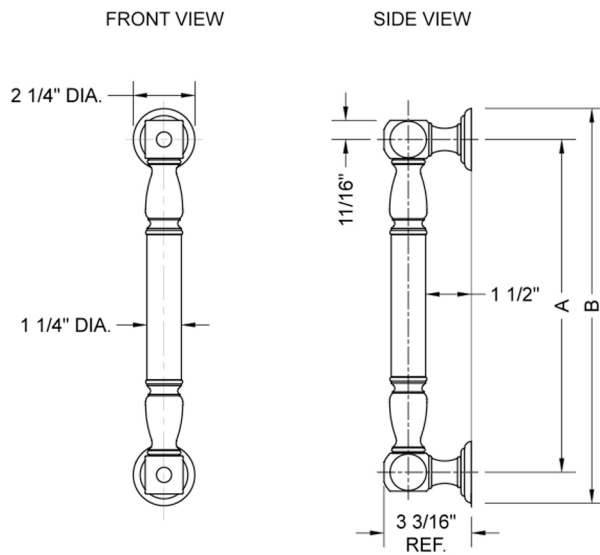

## 60" G20 Straight Grab Bar

Model #: G20-60-

### FEATURES:

- Grab bars are ADA compliant when installed properly
- All brass construction, fully polished & plated
- Style options to complement all collections
- Optional handshower sliders and toilet paper/washcloth holders can be added only upon initial order
- \*NOTE: GRAB BARS OVER 32" REQUIRE A MIDDLE POST
- All grab bars can be custom sized. Contact JACLO for pricing & availability
- Grab bars 24" or longer are NOT AVAILABLE in PG or SG. For large quantity orders, please contact [hospitality@jaclo.com](mailto:hospitality@jaclo.com)

### SPECIFICATION DRAWING:

BRASS LUXURY GRAB BAR			
PART. #	DESCRIPTION	A	B
G20-12-XX	12" CENTER TO CENTER	12"	14 1/4"
G20-16-XX	16" CENTER TO CENTER	16"	18 1/4"
G20-18-XX	18" CENTER TO CENTER	18"	20 1/4"
G20-24-XX	24" CENTER TO CENTER	24"	26 1/4"
G20-32-XX	32" CENTER TO CENTER	32"	34 1/4"
*NOTE: GRAB BARS OVER 32" REQUIRE A MIDDLE POST			
G20-36-XX	36" CENTER TO CENTER	36"	38 1/4"
G20-42-XX	42" CENTER TO CENTER	42"	44 1/4"
G20-48-XX	48" CENTER TO CENTER	48"	50 1/4"
G20-60-XX	60" CENTER TO CENTER	60"	62 1/4"