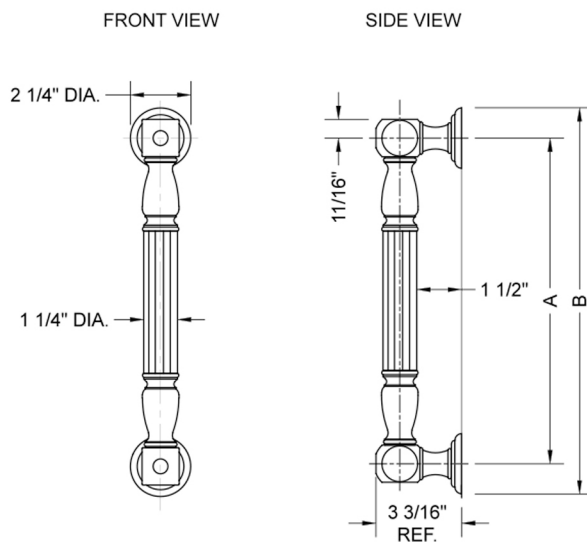

## 48" G21 Straight Grab Bar

Model #: G21-48-

### FEATURES:

- Grab bars are ADA compliant when installed properly
- All brass construction, fully polished & plated
- Style options to complement all collections
- Optional handshower sliders and toilet paper/washcloth holders can be added only upon initial order
- \*NOTE: GRAB BARS OVER 32" REQUIRE A MIDDLE POST
- All grab bars can be custom sized. Contact JACLO for pricing & availability
- Grab bars 24" or longer are NOT AVAILABLE in PG or SG. For large quantity orders, please contact [hospitality@jaclo.com](mailto:hospitality@jaclo.com)

### SPECIFICATION DRAWING:

BRASS LUXURY GRAB BAR			
PART. #	DESCRIPTION	A	B
G21-12-XX	12" CENTER TO CENTER	12"	14 1/4"
G21-16-XX	16" CENTER TO CENTER	16"	18 1/4"
G21-18-XX	18" CENTER TO CENTER	18"	20 1/4"
G21-24-XX	24" CENTER TO CENTER	24"	26 1/4"
G21-32-XX	32" CENTER TO CENTER	32"	34 1/4"
*NOTE: GRAB BARS OVER 32" REQUIRE A MIDDLE POST			
G21-36-XX	36" CENTER TO CENTER	36"	38 1/4"
G21-42-XX	42" CENTER TO CENTER	42"	44 1/4"
G21-48-XX	48" CENTER TO CENTER	48"	50 1/4"
G21-60-XX	60" CENTER TO CENTER	60"	62 1/4"