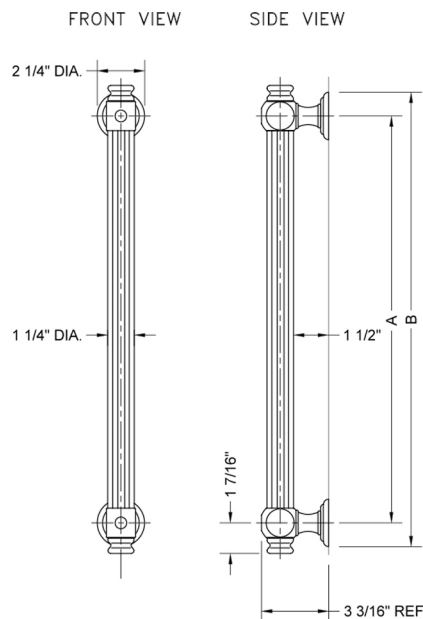

48" G61 Straight Grab Bar Model #: G61-48-

FEATURES:

- Grab bars are ADA compliant when installed properly
- All brass construction, fully polished & plated
- Style options to complement all collections
- Optional handshower sliders and toilet paper/washcloth holders can be added only upon initial order
- *NOTE: GRAB BARS OVER 32" REQUIRE A MIDDLE POST
- All grab bars can be custom sized. Contact JACLO for pricing & availability
- Grab bars 24" or longer are NOT AVAILABLE in PG or SG. For large quantity orders, please contact hospitality@jaclo.com

SPECIFICATION DRAWING:

BRASS LUXURY GRAB BAR			
PART. #	DESCRIPTION	A	B
G61-12-XX	12" CENTER TO CENTER	12"	14 1/4"
G61-16-XX	16" CENTER TO CENTER	16"	18 1/4"
G61-18-XX	18" CENTER TO CENTER	18"	20 1/4"
G61-24-XX	24" CENTER TO CENTER	24"	24 1/4"
G61-32-XX	32" CENTER TO CENTER	32"	34 1/4"
*NOTE: GRAB BARS OVER 32" REQUIRE A MIDDLE POST			
G61-36-XX	36" CENTER TO CENTER	36"	38 1/4"
G61-42-XX	42" CENTER TO CENTER	42"	44 1/4"
G61-48-XX	48" CENTER TO CENTER	48"	50 1/4"
G61-60-XX	60" CENTER TO CENTER	60"	62 1/4"