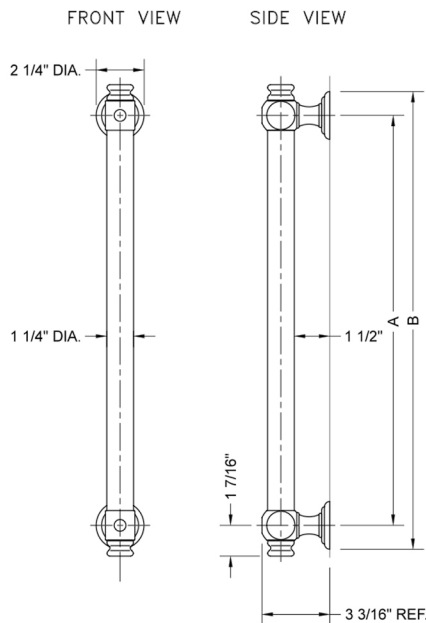

## 48" G60 Straight Grab Bar Model #: G60-48-

### FEATURES:

- Grab bars are ADA compliant when installed properly
- All brass construction, fully polished & plated
- Style options to complement all collections
- Optional handshower sliders and toilet paper/washcloth holders can be added only upon initial order
- \*NOTE: GRAB BARS OVER 32" REQUIRE A MIDDLE POST
- All grab bars can be custom sized. Contact JACLO for pricing & availability
- Grab bars 24" or longer are NOT AVAILABLE in PG or SG. For large quantity orders, please contact [hospitality@jaclo.com](mailto:hospitality@jaclo.com)

### SPECIFICATION DRAWING:

BRASS LUXURY GRAB BAR			
PART. #	DESCRIPTION	A	B
G60-12-XX	12" CENTER TO CENTER	12"	14 1/4"
G60-16-XX	16" CENTER TO CENTER	16"	18 1/4"
G60-18-XX	18" CENTER TO CENTER	18"	20 1/4"
G60-24-XX	24" CENTER TO CENTER	24"	24 1/4"
G60-32-XX	32" CENTER TO CENTER	32"	34 1/4"
*NOTE: GRAB BARS OVER 32" REQUIRE A MIDDLE POST			
G60-36-XX	36" CENTER TO CENTER	36"	38 1/4"
G60-42-XX	42" CENTER TO CENTER	42"	44 1/4"
G60-48-XX	48" CENTER TO CENTER	48"	50 1/4"
G60-60-XX	60" CENTER TO CENTER	60"	62 1/4"