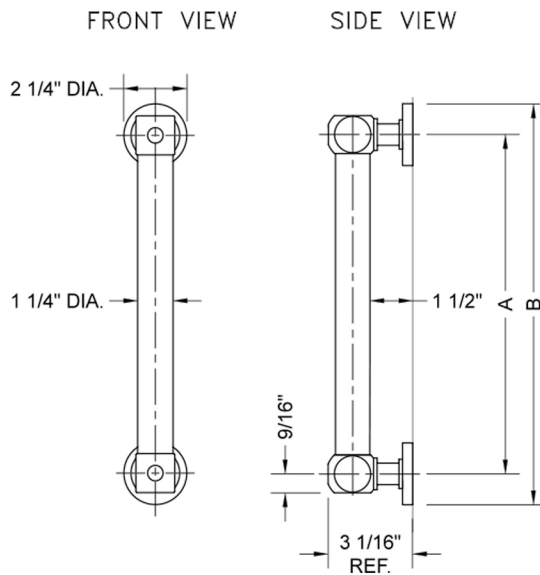

48" G70 Straight Grab Bar Model #: G70-48-

FEATURES:

- Grab bars are ADA compliant when installed properly
- All brass construction, fully polished & plated
- Style options to complement all collections
- Optional handshower sliders and toilet paper/washcloth holders can be added only upon initial order
- *NOTE: GRAB BARS OVER 32" REQUIRE A MIDDLE POST
- All grab bars can be custom sized. Contact JACLO for pricing & availability
- Grab bars 24" or longer are NOT AVAILABLE in PG or SG. For large quantity orders, please contact hospitality@jaclo.com

SPECIFICATION DRAWING:

BRASS LUXURY GRAB BARS			
PART. #	DESCRIPTION	A	B
G70-12-XX	12" GRAB BAR	12"	14 1/4"
G70-16-XX	16" GRAB BAR	16"	18 1/4"
G70-18-XX	18" GRAB BAR	18"	20 1/4"
G70-24-XX	24" GRAB BAR	24"	26 1/4"
G70-32-XX	32" GRAB BAR	32"	34 1/4"
<i>*NOTE: GRAB BARS OVER 32" REQUIRE A MIDDLE POST</i>			
G70-36-XX	36" GRAB BAR	36"	38 1/4"
G70-42-XX	42" GRAB BAR	42"	44 1/4"
G70-48-XX	48" GRAB BAR	48"	50 1/4"
G70-60-XX	60" GRAB BAR	60"	62 1/4"