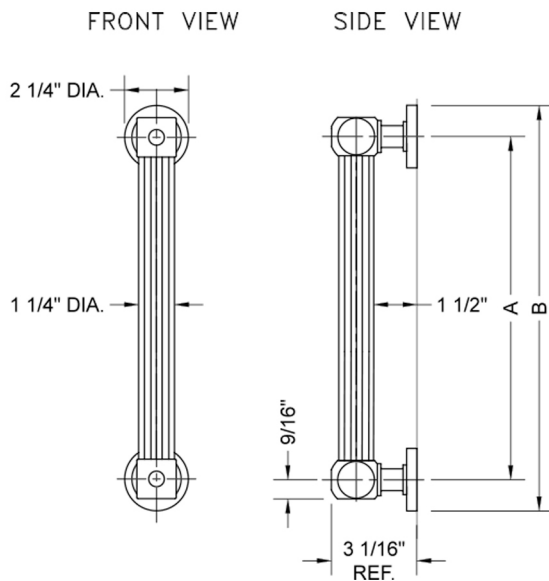

## 48" G71 Straight Grab Bar Model #: G71-48-

### FEATURES:

- Grab bars are ADA compliant when installed properly
- All brass construction, fully polished & plated
- Style options to complement all collections
- Optional handshower sliders and toilet paper/washcloth holders can be added only upon initial order
- \*NOTE: GRAB BARS OVER 32" REQUIRE A MIDDLE POST
- All grab bars can be custom sized. Contact JACLO for pricing & availability
- Grab bars 24" or longer are NOT AVAILABLE in PG or SG. For large quantity orders, please contact [hospitality@jaclo.com](mailto:hospitality@jaclo.com)

### SPECIFICATION DRAWING:

BRASS LUXURY GRAB BARS			
PART. #	DESCRIPTION	A	B
G71-12-XX	12" GRAB BAR	12"	14 1/4"
G71-16-XX	16" GRAB BAR	16"	18 1/4"
G71-18-XX	18" GRAB BAR	18"	20 1/4"
G71-24-XX	24" GRAB BAR	24"	26 1/4"
G71-32-XX	32" GRAB BAR	32"	34 1/4"
<i>*NOTE: GRAB BARS OVER 32" REQUIRE A MIDDLE POST</i>			
G71-36-XX	36" GRAB BAR	36"	38 1/4"
G71-42-XX	42" GRAB BAR	42"	44 1/4"
G71-48-XX	48" GRAB BAR	48"	50 1/4"
G71-60-XX	60" GRAB BAR	60"	62 1/4"