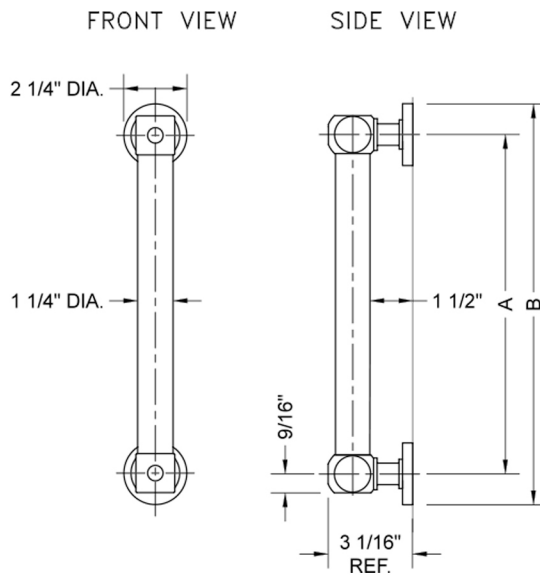

42" G70 Straight Grab Bar Model #: G70-42-

FEATURES:

- Grab bars are ADA compliant when installed properly
- All brass construction, fully polished & plated
- Style options to complement all collections
- Optional handshower sliders and toilet paper/washcloth holders can be added only upon initial order
- *NOTE: GRAB BARS OVER 32" REQUIRE A MIDDLE POST
- All grab bars can be custom sized. Contact JACLO for pricing & availability
- Grab bars 24" or longer are NOT AVAILABLE in PG or SG. For large quantity orders, please contact hospitality@jaclo.com

SPECIFICATION DRAWING:

BRASS LUXURY GRAB BARS			
PART. #	DESCRIPTION	A	B
G70-12-XX	12" GRAB BAR	12"	14 1/4"
G70-16-XX	16" GRAB BAR	16"	18 1/4"
G70-18-XX	18" GRAB BAR	18"	20 1/4"
G70-24-XX	24" GRAB BAR	24"	26 1/4"
G70-32-XX	32" GRAB BAR	32"	34 1/4"
<i>*NOTE: GRAB BARS OVER 32" REQUIRE A MIDDLE POST</i>			
G70-36-XX	36" GRAB BAR	36"	38 1/4"
G70-42-XX	42" GRAB BAR	42"	44 1/4"
G70-48-XX	48" GRAB BAR	48"	50 1/4"
G70-60-XX	60" GRAB BAR	60"	62 1/4"