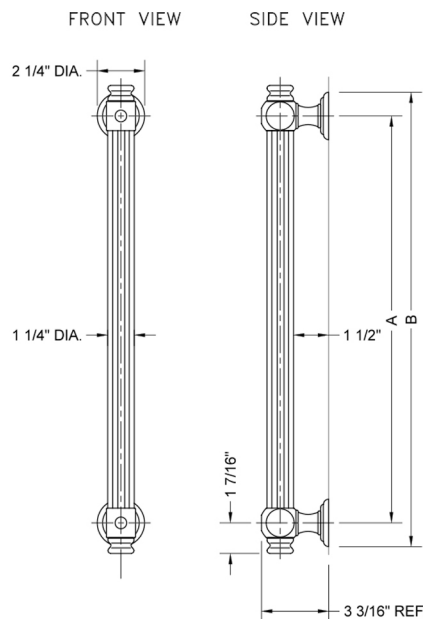

## 42" G61 Straight Grab Bar

Model #: G61-42-

### FEATURES:

- Grab bars are ADA compliant when installed properly
- All brass construction, fully polished & plated
- Style options to complement all collections
- Optional handshower sliders and toilet paper/washcloth holders can be added only upon initial order
- \*NOTE: GRAB BARS OVER 32" REQUIRE A MIDDLE POST
- All grab bars can be custom sized. Contact JACLO for pricing & availability
- Grab bars 24" or longer are NOT AVAILABLE in PG or SG. For large quantity orders, please contact [hospitality@jaclo.com](mailto:hospitality@jaclo.com)

### SPECIFICATION DRAWING:

BRASS LUXURY GRAB BAR			
PART. #	DESCRIPTION	A	B
G61-12-XX	12" CENTER TO CENTER	12"	14 1/4"
G61-16-XX	16" CENTER TO CENTER	16"	18 1/4"
G61-18-XX	18" CENTER TO CENTER	18"	20 1/4"
G61-24-XX	24" CENTER TO CENTER	24"	24 1/4"
G61-32-XX	32" CENTER TO CENTER	32"	34 1/4"
*NOTE: GRAB BARS OVER 32" REQUIRE A MIDDLE POST			
G61-36-XX	36" CENTER TO CENTER	36"	38 1/4"
G61-42-XX	42" CENTER TO CENTER	42"	44 1/4"
G61-48-XX	48" CENTER TO CENTER	48"	50 1/4"
G61-60-XX	60" CENTER TO CENTER	60"	62 1/4"