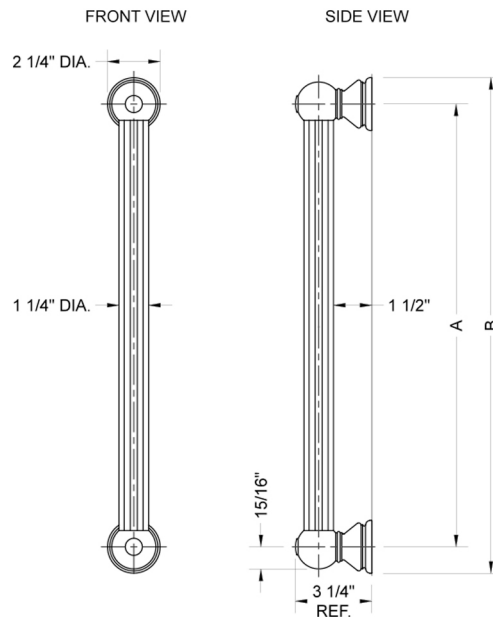

## 42" G33 Straight Grab Bar

Model #: G33-42-

### FEATURES:

- Grab bars are ADA compliant when installed properly
- All brass construction, fully polished & plated
- Style options to complement all collections
- Optional handshower sliders and toilet paper/washcloth holders can be added only upon initial order
- \*NOTE: GRAB BARS OVER 32" REQUIRE A MIDDLE POST
- All grab bars can be custom sized. Contact JACLO for pricing & availability
- Grab bars 24" or longer are NOT AVAILABLE in PG or SG. For large quantity orders, please contact [hospitality@jaclo.com](mailto:hospitality@jaclo.com)

### SPECIFICATION DRAWING:

BRASS LUXURY GRAB BAR			
PART. #	DESCRIPTION	A	B
G33-12-XX	12" CENTER TO CENTER	12"	14 1/4"
G33-16-XX	16" CENTER TO CENTER	16"	18 1/4"
G33-18-XX	18" CENTER TO CENTER	18"	20 1/4"
G33-24-XX	24" CENTER TO CENTER	24"	28 1/4"
G33-32-XX	32" CENTER TO CENTER	32"	44 1/4"
*NOTE: GRAB BARS OVER 32" REQUIRE A MIDDLE POST			
G33-36-XX	36" CENTER TO CENTER	36"	38 1/4"
G33-42-XX	42" CENTER TO CENTER	42"	44 1/4"
G33-48-XX	48" CENTER TO CENTER	48"	50 1/4"
G33-60-XX	60" CENTER TO CENTER	60"	62 1/4"