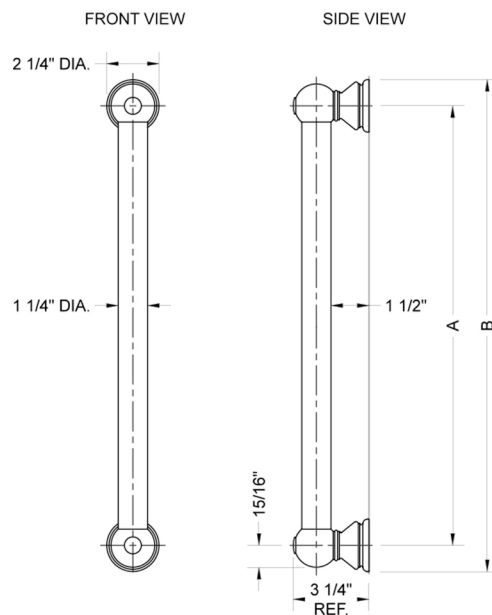

## 42" G30 Straight Grab Bar

Model #: G30-42-

### FEATURES:

- Grab bars are ADA compliant when installed properly
- All brass construction, fully polished & plated
- Style options to complement all collections
- Optional handshower sliders and toilet paper/washcloth holders can be added only upon initial order
- \*NOTE: GRAB BARS OVER 32" REQUIRE A MIDDLE POST
- All grab bars can be custom sized. Contact JACLO for pricing & availability
- Grab bars 24" or longer are NOT AVAILABLE in PG or SG. For large quantity orders, please contact [hospitality@jaclo.com](mailto:hospitality@jaclo.com)

### SPECIFICATION DRAWING:

BRASS LUXURY GRAB BAR			
PART. #	DESCRIPTION	A	B
G30-12-XX	12" CENTER TO CENTER	12"	14 1/4"
G30-16-XX	16" CENTER TO CENTER	16"	18 1/4"
G30-18-XX	18" CENTER TO CENTER	18"	20 1/4"
G30-24-XX	24" CENTER TO CENTER	24"	28 1/4"
G30-32-XX	32" CENTER TO CENTER	32"	44 1/4"
*NOTE: GRAB BARS OVER 32" REQUIRE A MIDDLE POST			
G30-36-XX	36" CENTER TO CENTER	36"	38 1/4"
G30-42-XX	42" CENTER TO CENTER	42"	44 1/4"
G30-48-XX	48" CENTER TO CENTER	48"	50 1/4"
G30-60-XX	60" CENTER TO CENTER	60"	62 1/4"